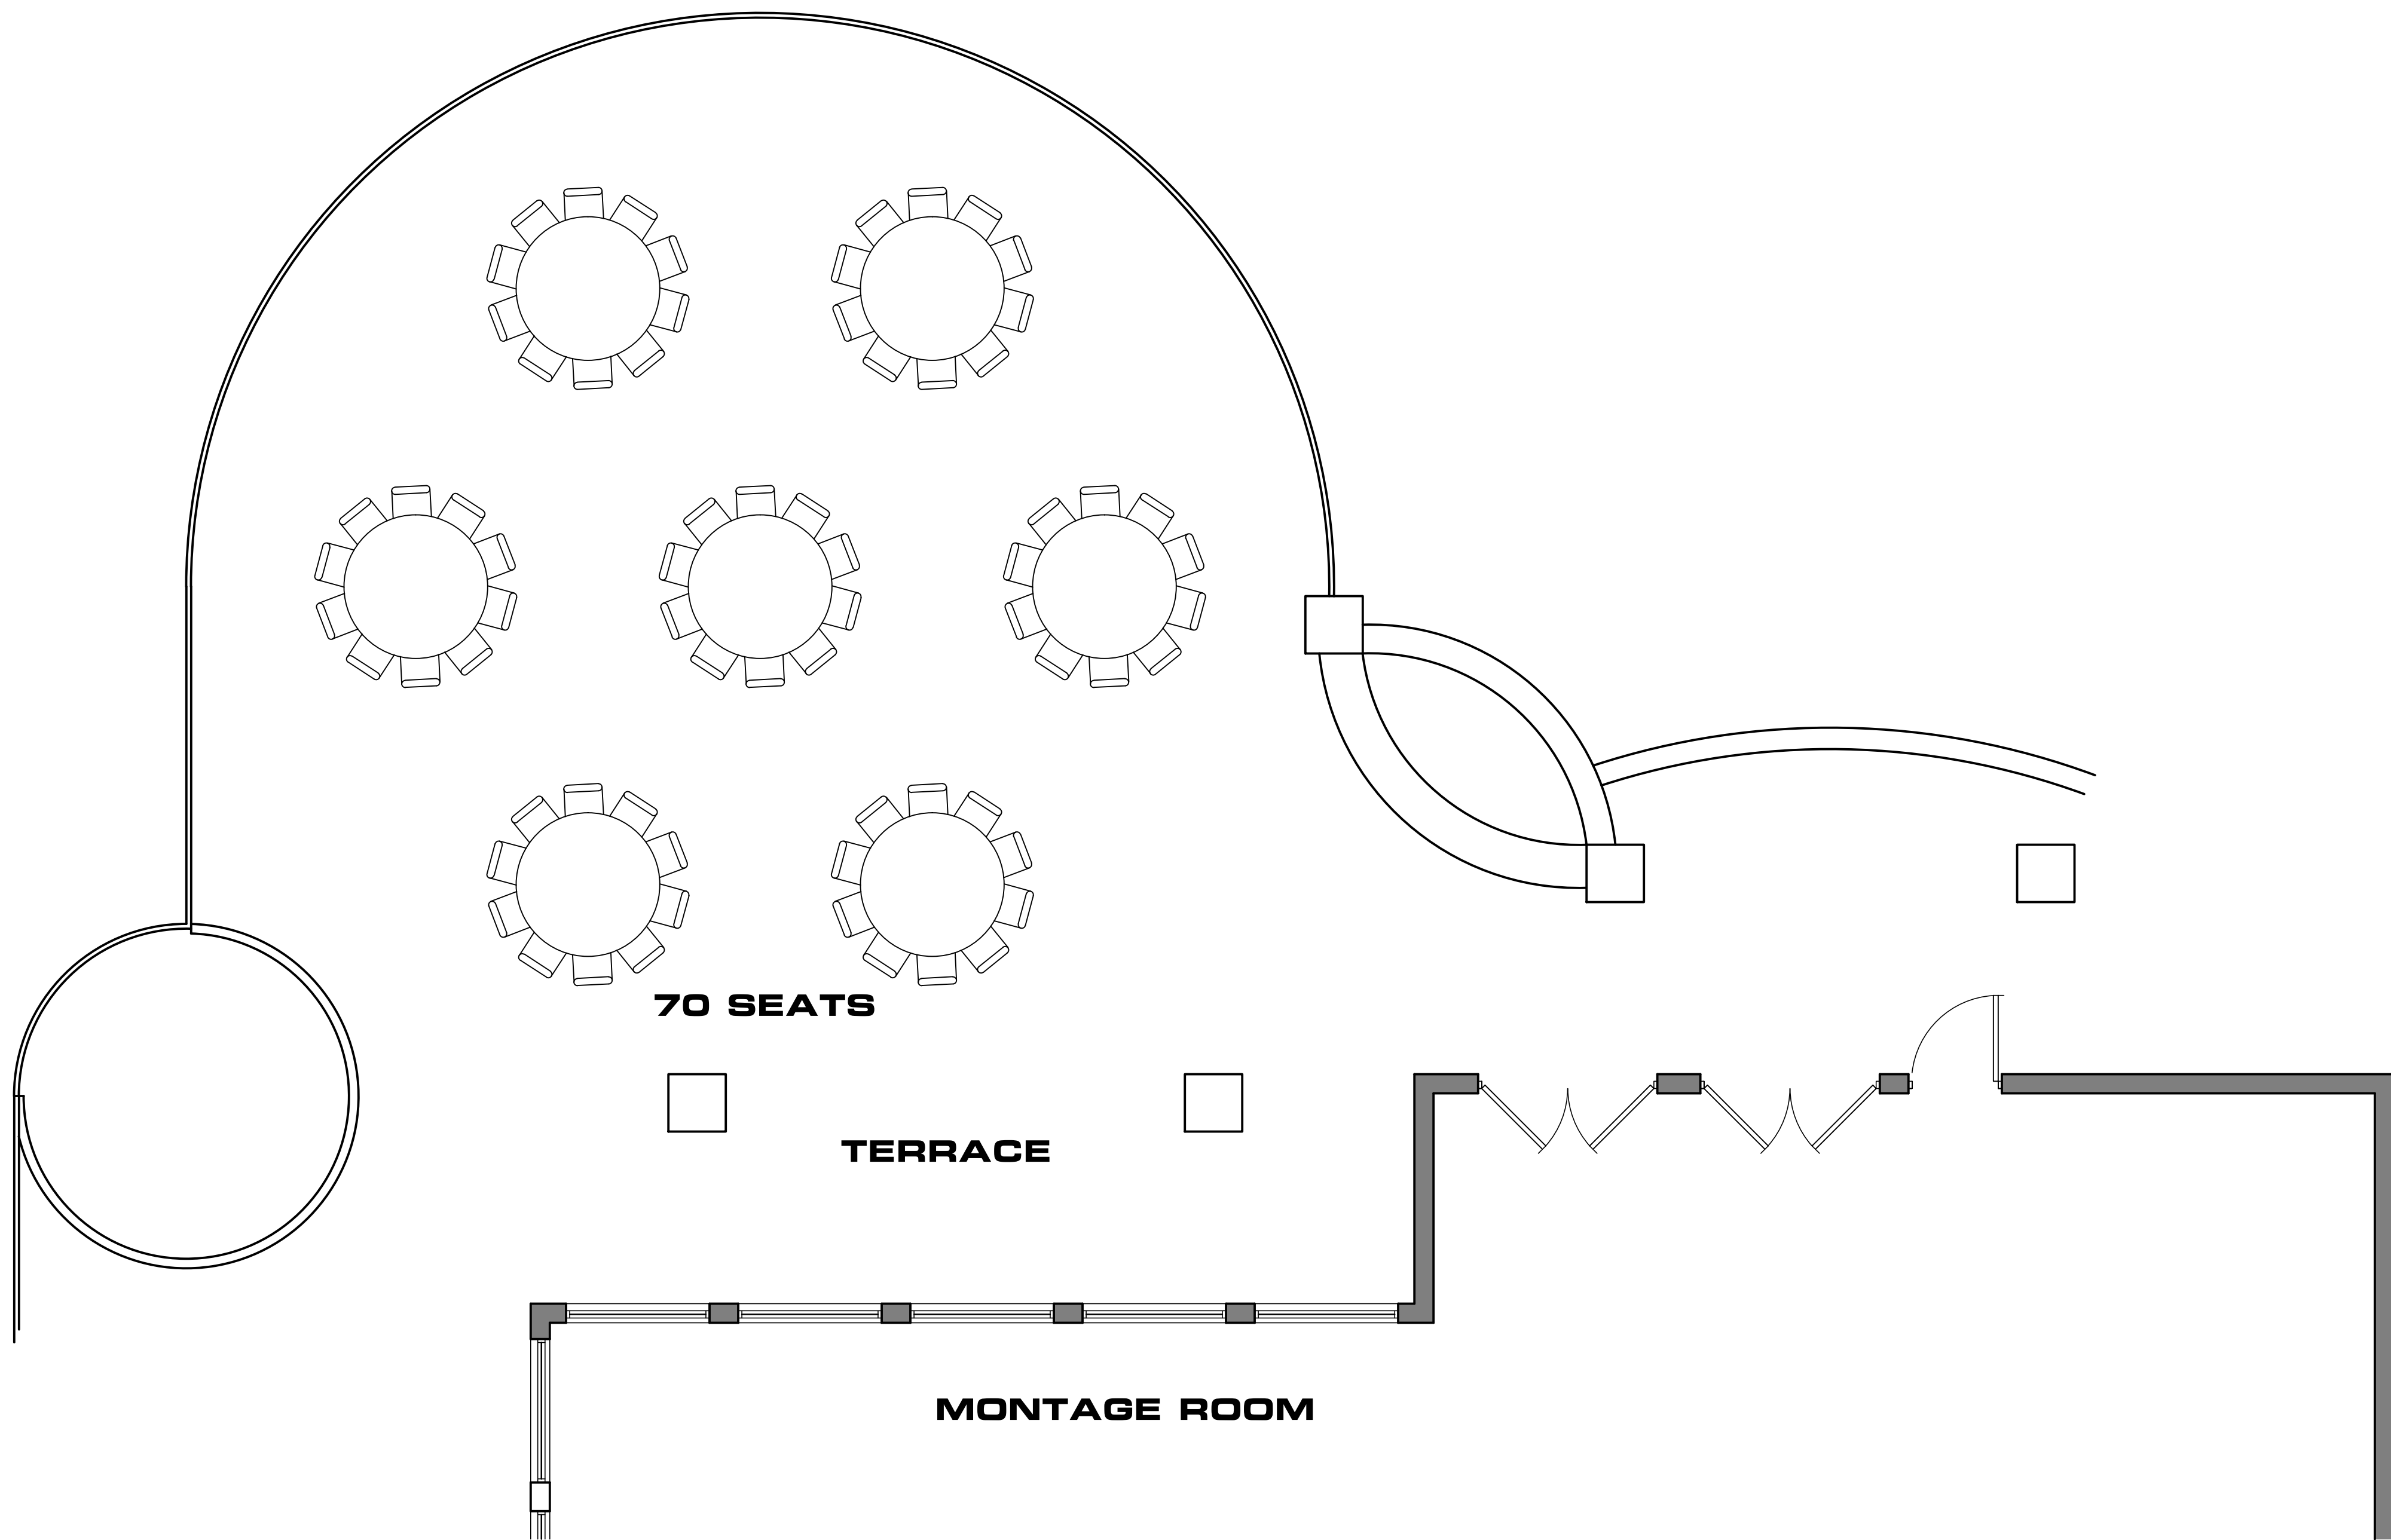

70 SEATS

TERRACE

MONTAGE ROOM