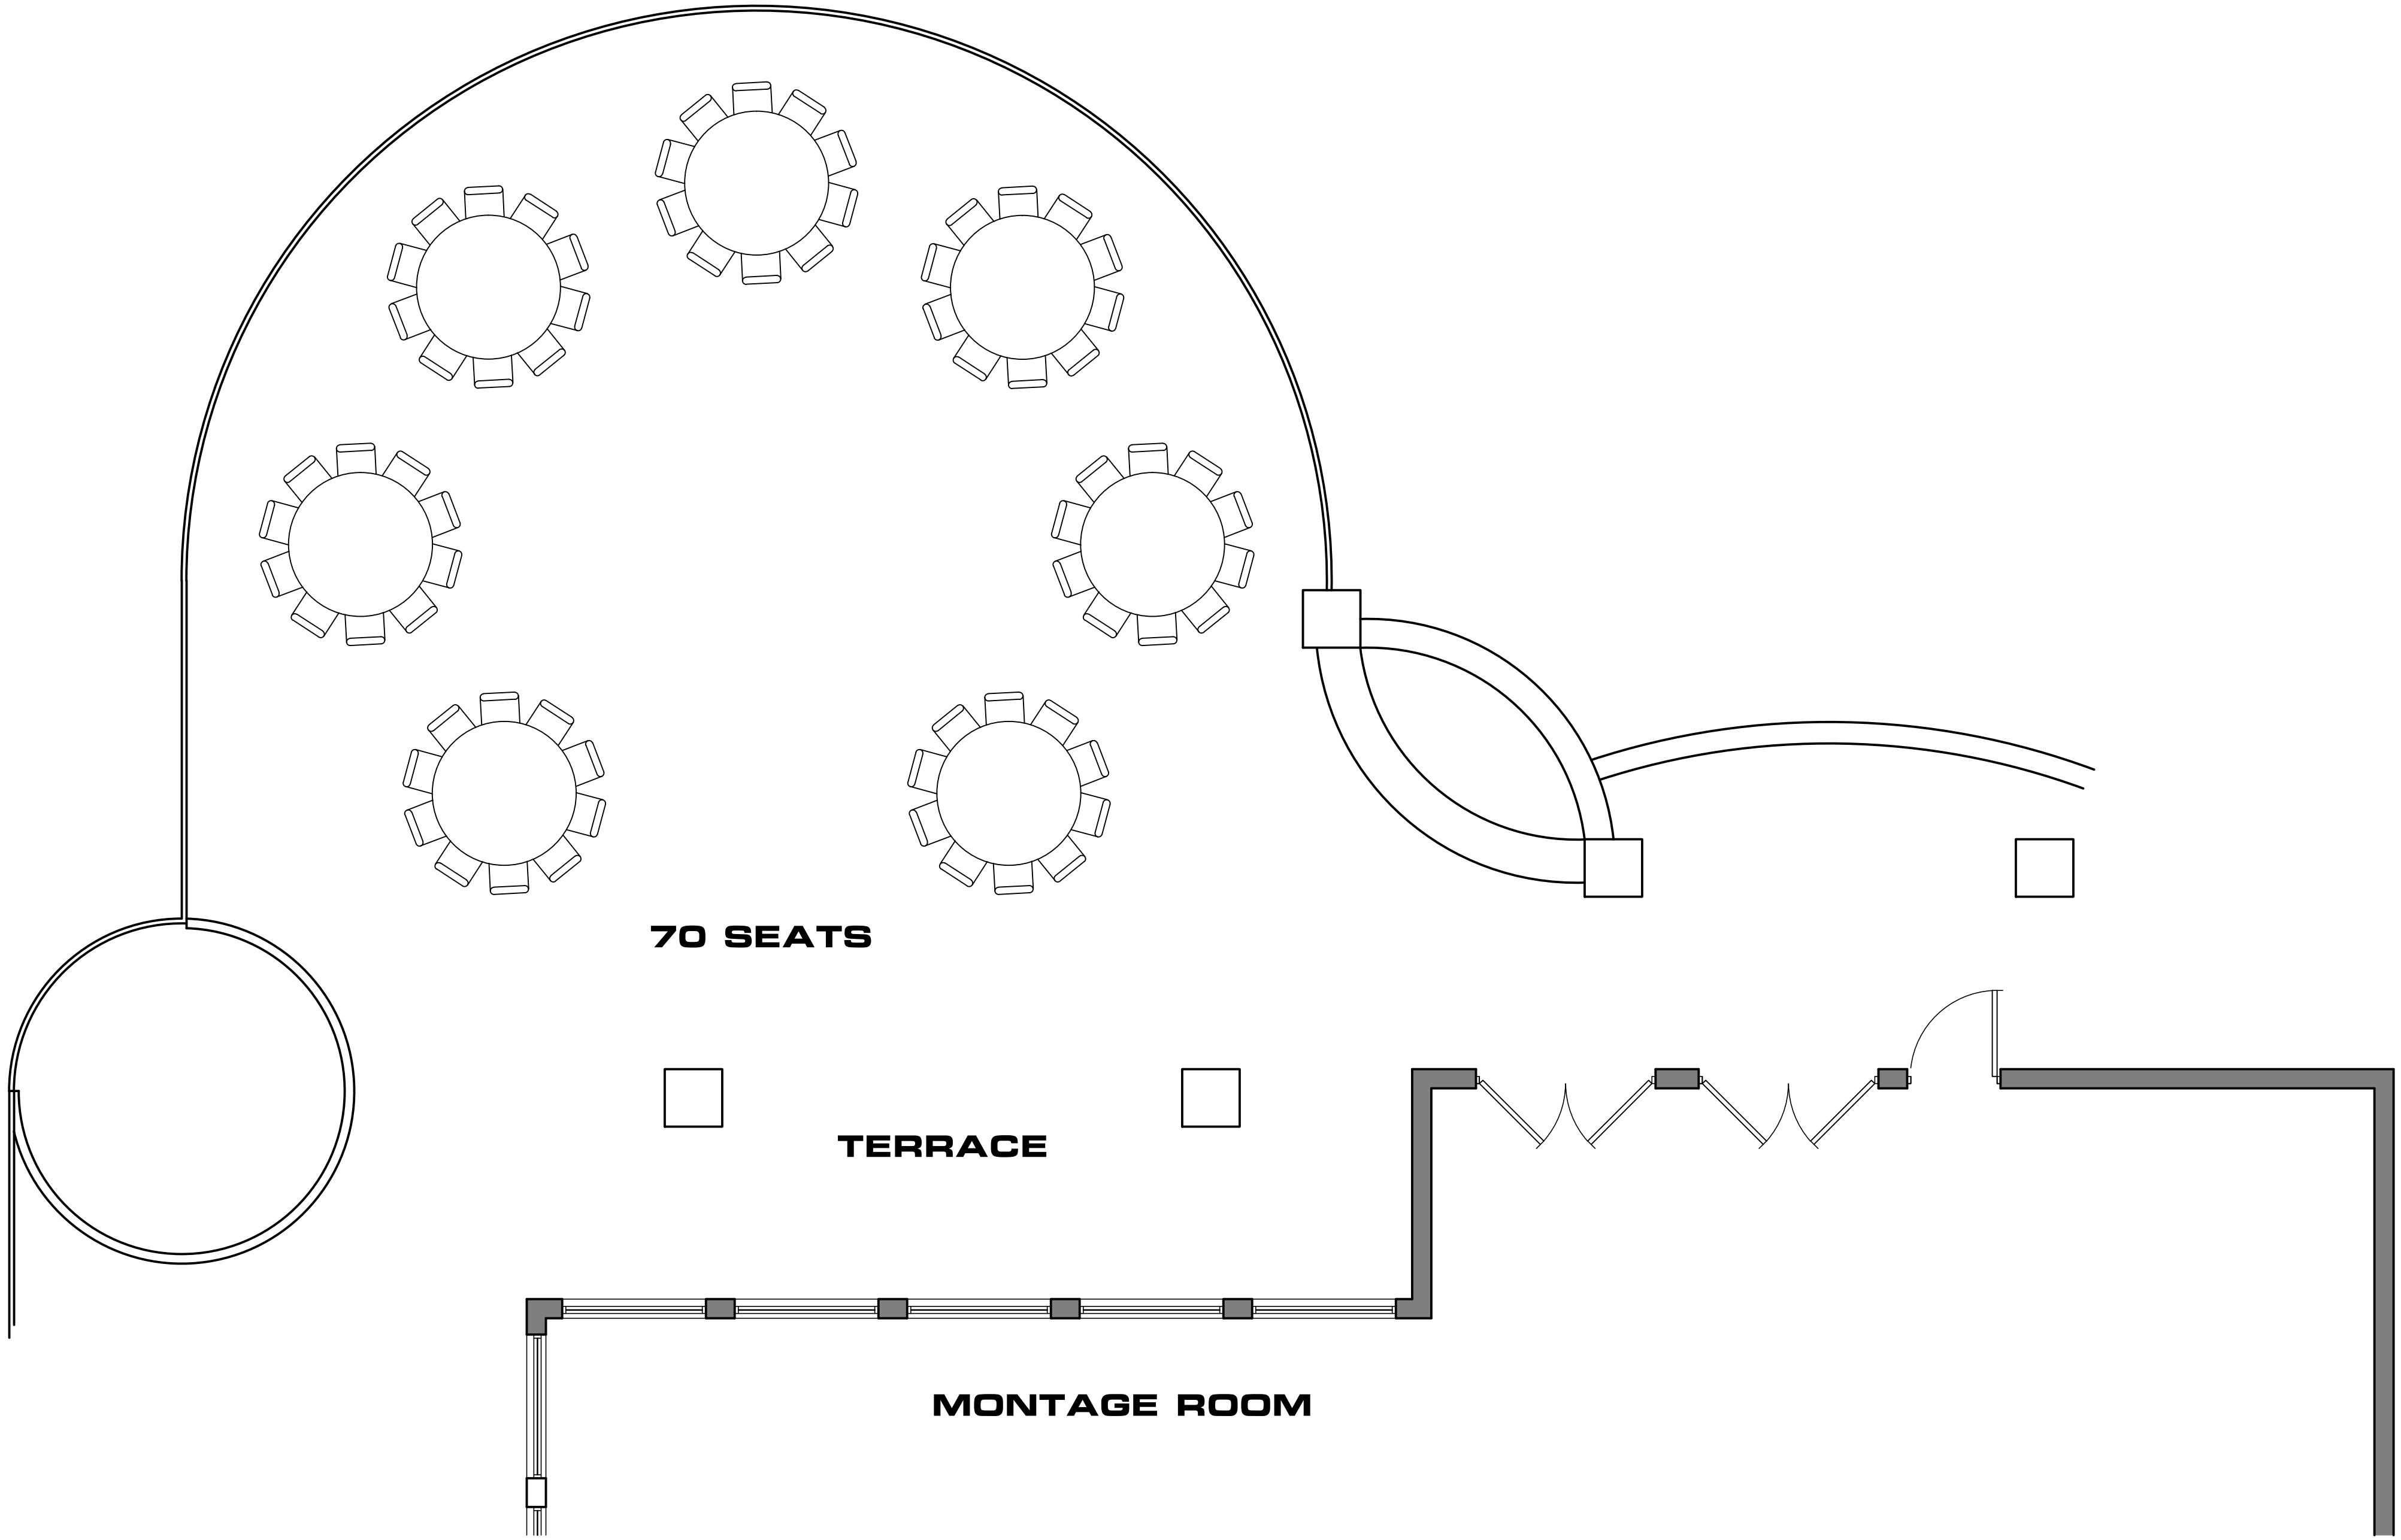

TERRACE
200 SEATS

RAMP

MONTAGE ROOM

70 SEATS

TERRACE

MONTAGE ROOM

70 SEATS

TERRACE

MONTAGE ROOM

TERRACE

PATIO

MONTAGE ROOM

D.J.

DANCE FLOOR
18' x 15'

150 SEATS

NOTE:
ALL ROUND TABLES SHOWN WITH 10 SEATS.
ROUND TABLES W 8 SEATS ARE AVAILABLE.

BLUE AGAVE ROOM

TERRACE

PATIO

120 SEATS

HEAD TABLE

SCREEN

PORTABLE
LECTERN