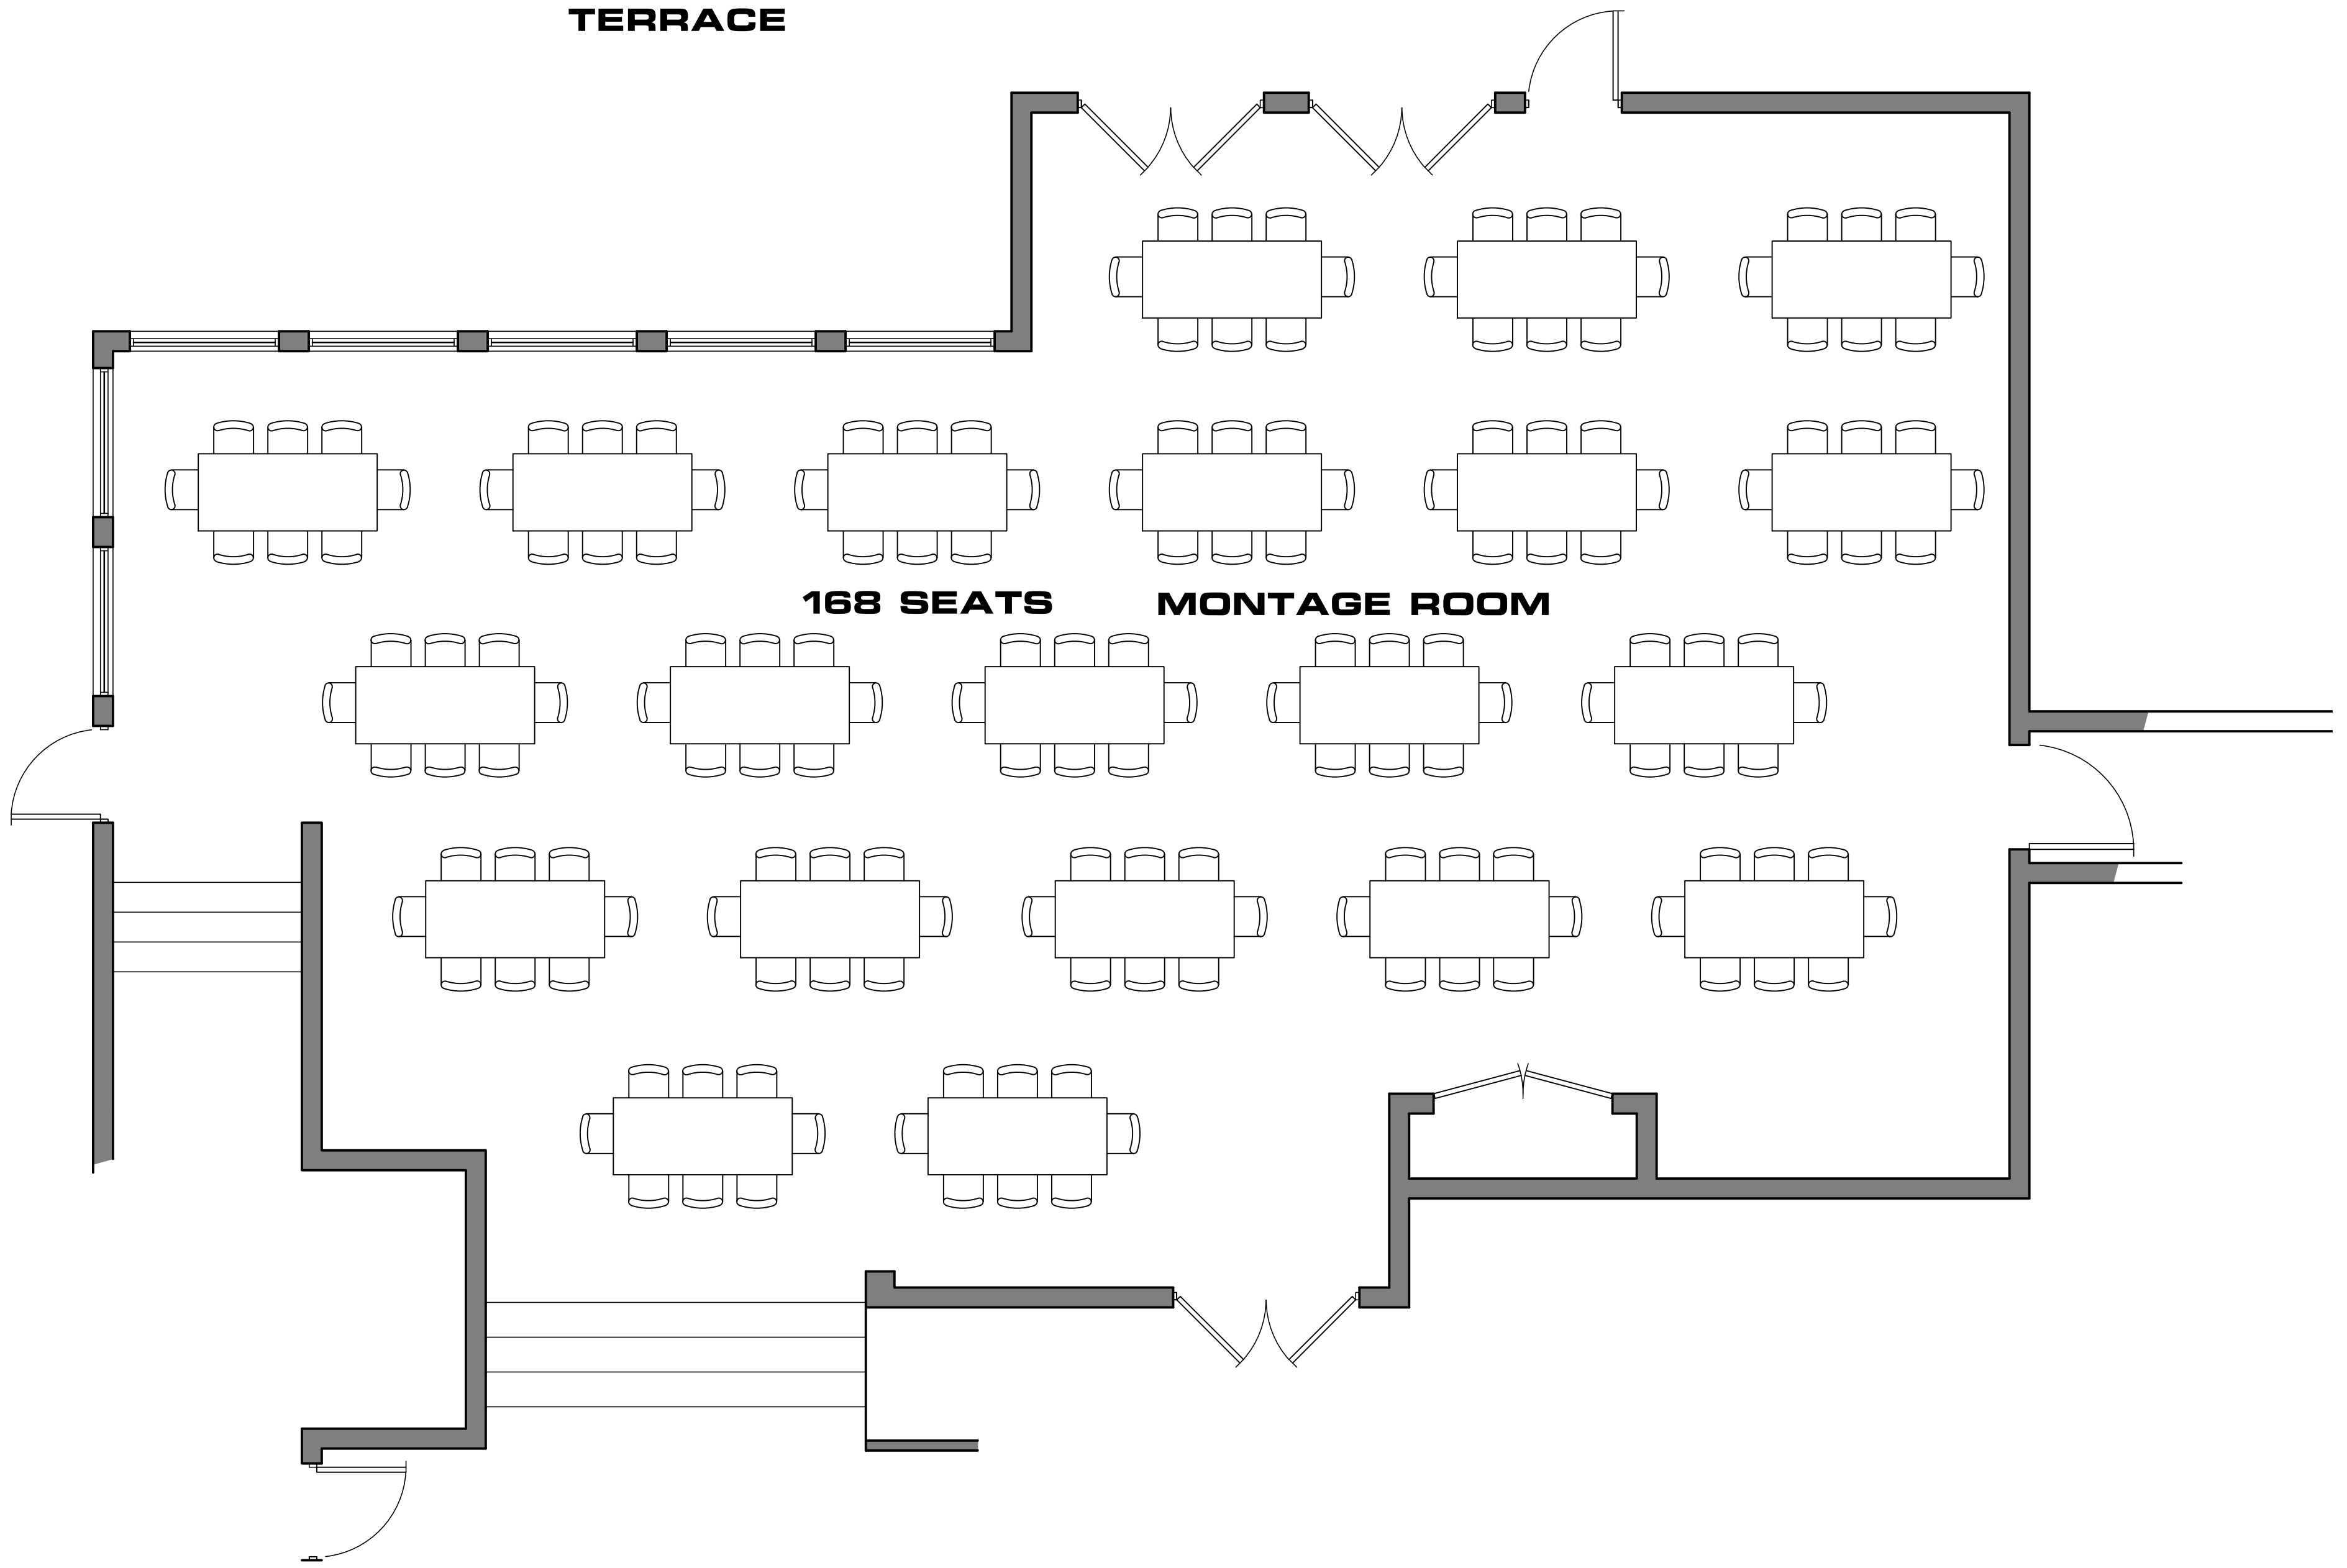

TERRACE

PATIO

168 SEATS

MONTAGE ROOM