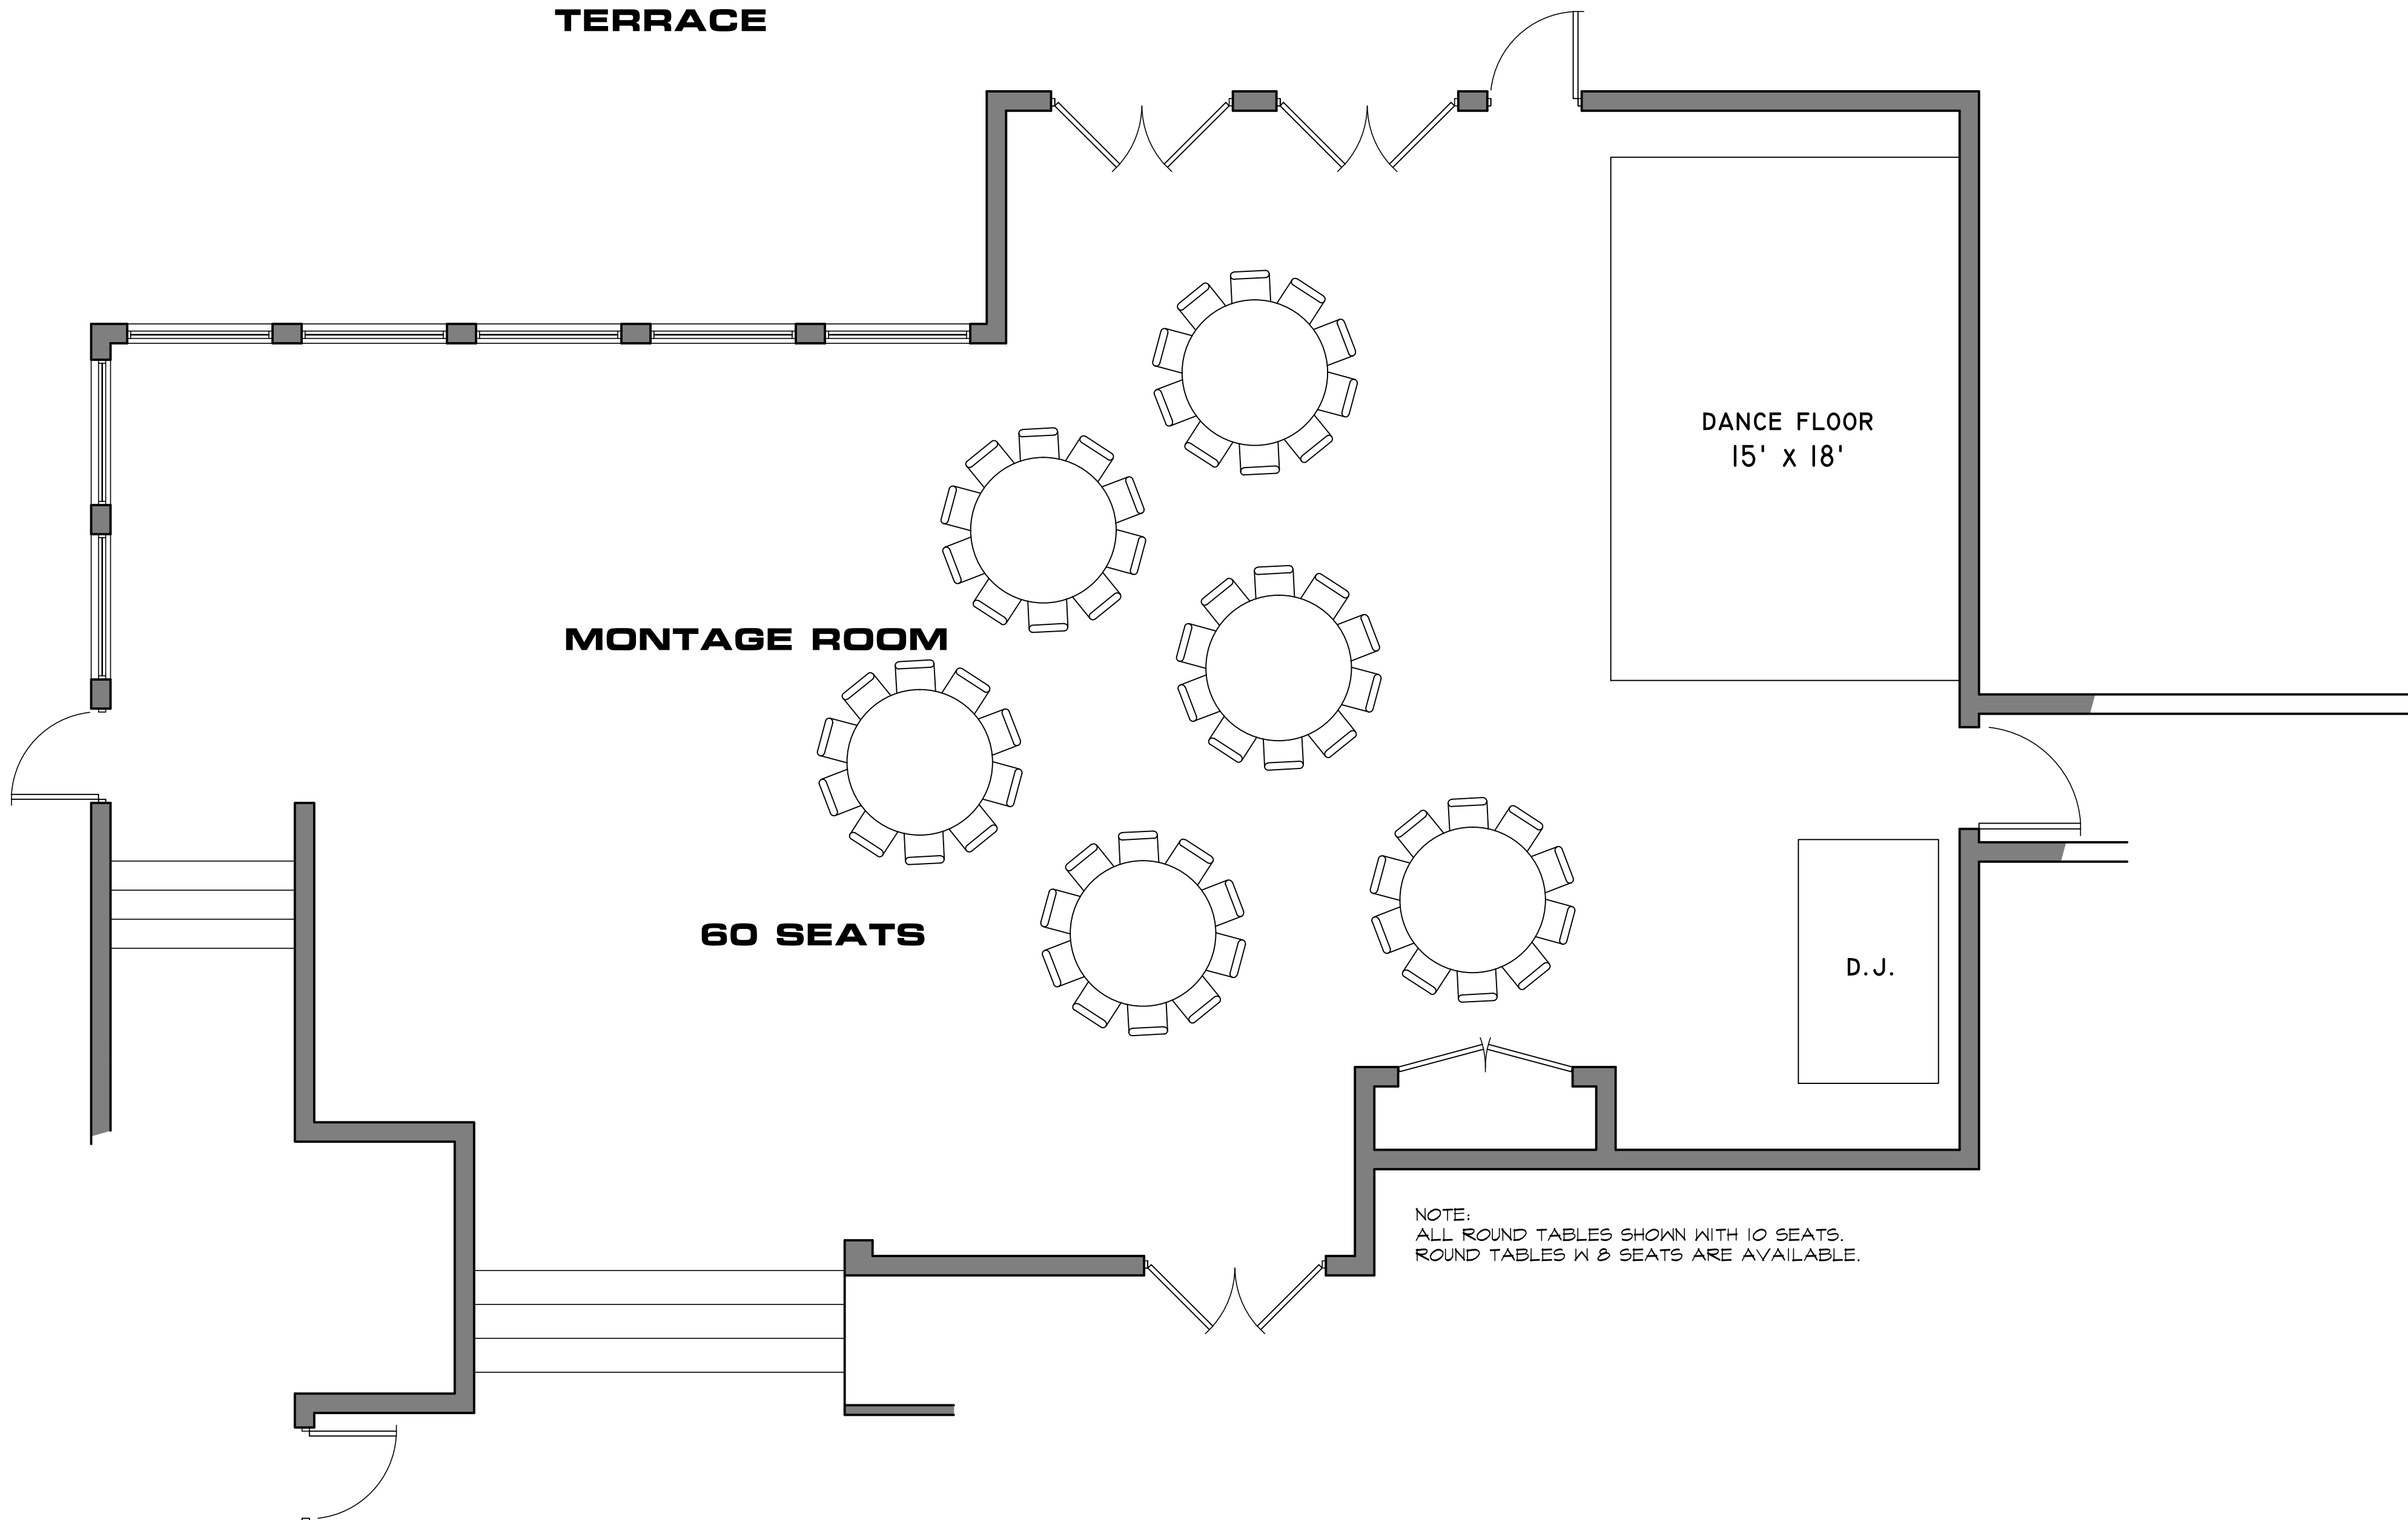

MONTAGE ROOM

TERRACE

PATIO

MONTAGE ROOM

D.J.

DANCE FLOOR
18' x 15'

150 SEATS

NOTE:
ALL ROUND TABLES SHOWN WITH 10 SEATS.
ROUND TABLES W 8 SEATS ARE AVAILABLE.

TERRACE

PATIO

MONTAGE ROOM

60 SEATS

DANCE FLOOR
15' x 18'

D.J.

NOTE:
ALL ROUND TABLES SHOWN WITH 10 SEATS.
ROUND TABLES W 8 SEATS ARE AVAILABLE.

TERRACE

PATIO

MONTAGE ROOM

D.J.

DANCE FLOOR
18' x 12'

60 SEATS

NOTE:
ALL ROUND TABLES SHOWN WITH 10 SEATS.
ROUND TABLES W 8 SEATS ARE AVAILABLE.

TERRACE

MONTAGE ROOM

BLUE AGAVE ROOM

TERRACE

PATIO

120 SEATS

HEAD TABLE

SCREEN

PORTABLE
LECTERN