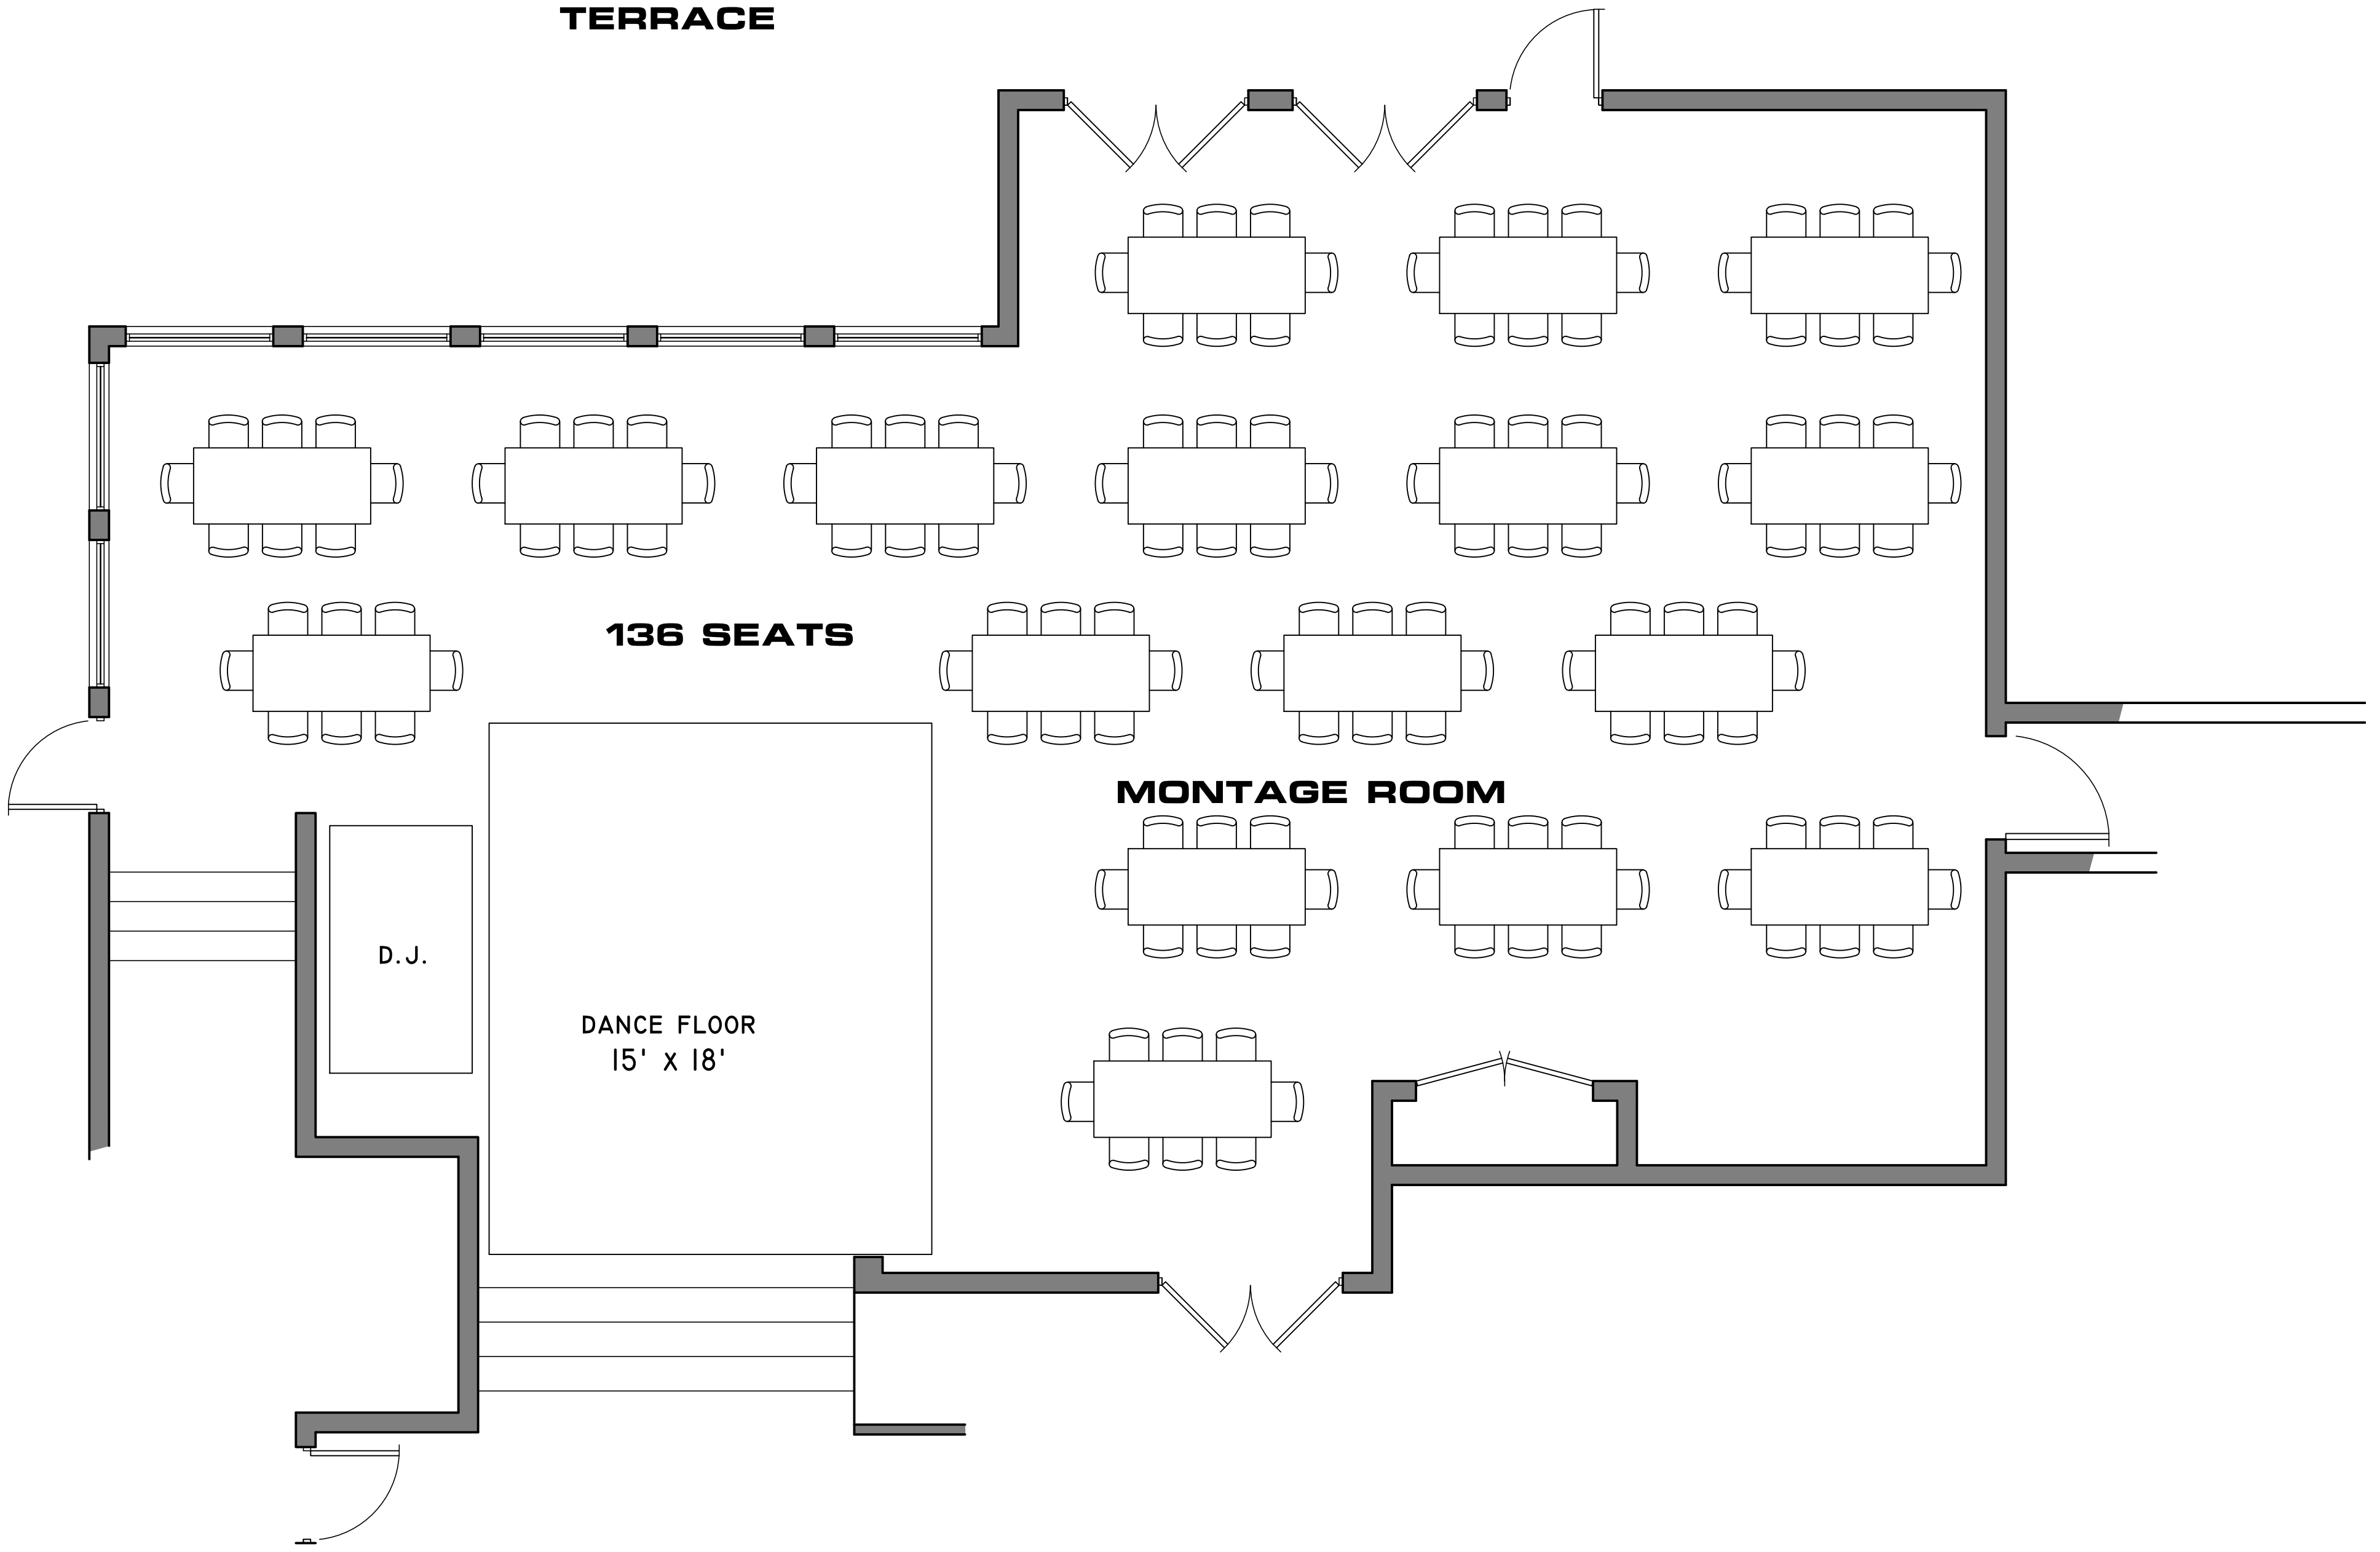

TERRACE

PATIO