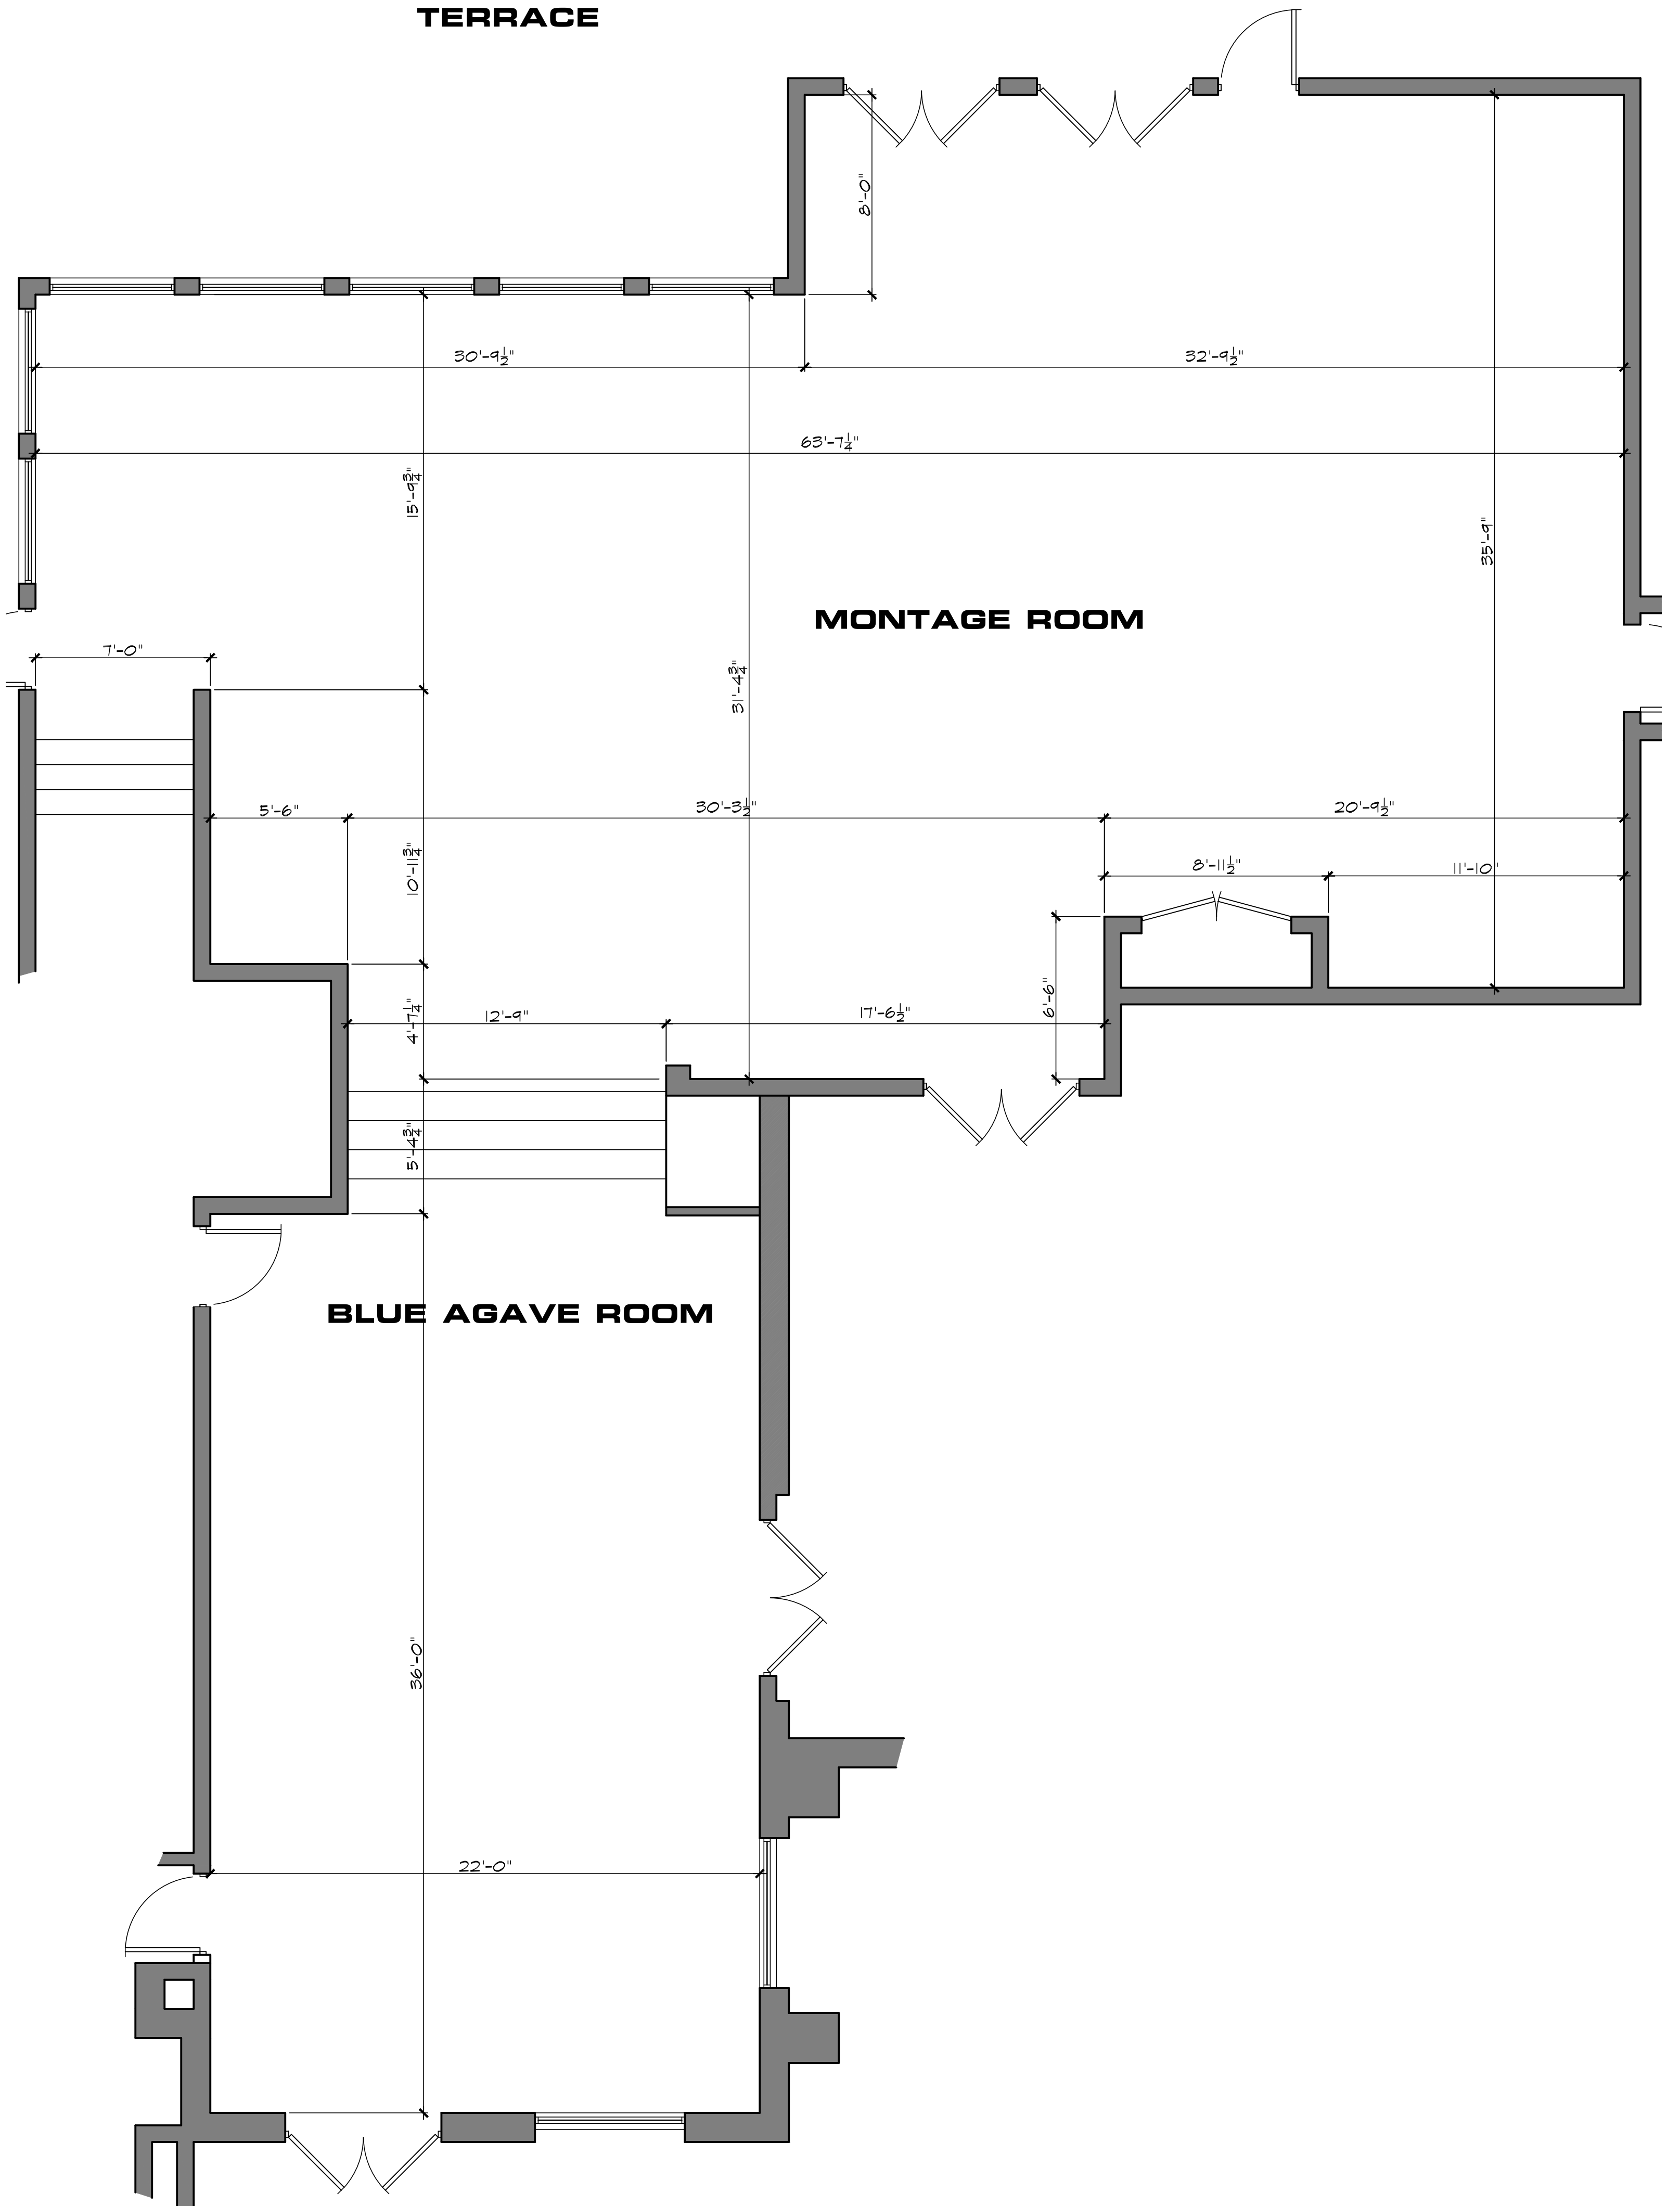

MONTAGE ROOM

TERRACE

PATIO

MONTAGE ROOM

D.J.

DANCE FLOOR
18' x 15'

150 SEATS

NOTE:
ALL ROUND TABLES SHOWN WITH 10 SEATS.
ROUND TABLES W 8 SEATS ARE AVAILABLE.

TERRACE

PATIO

MONTAGE ROOM

60 SEATS

DANCE FLOOR
15' x 18'

D.J.

NOTE:
ALL ROUND TABLES SHOWN WITH 10 SEATS.
ROUND TABLES W 8 SEATS ARE AVAILABLE.

TERRACE

PATIO

MONTAGE ROOM

D.J.

DANCE FLOOR
18' x 12'

60 SEATS

NOTE:
ALL ROUND TABLES SHOWN WITH 10 SEATS.
ROUND TABLES W 8 SEATS ARE AVAILABLE.

TERRACE

MONTAGE ROOM

BLUE AGAVE ROOM

TERRACE

PATIO

120 SEATS

HEAD TABLE

SCREEN

PORTABLE
LECTERN