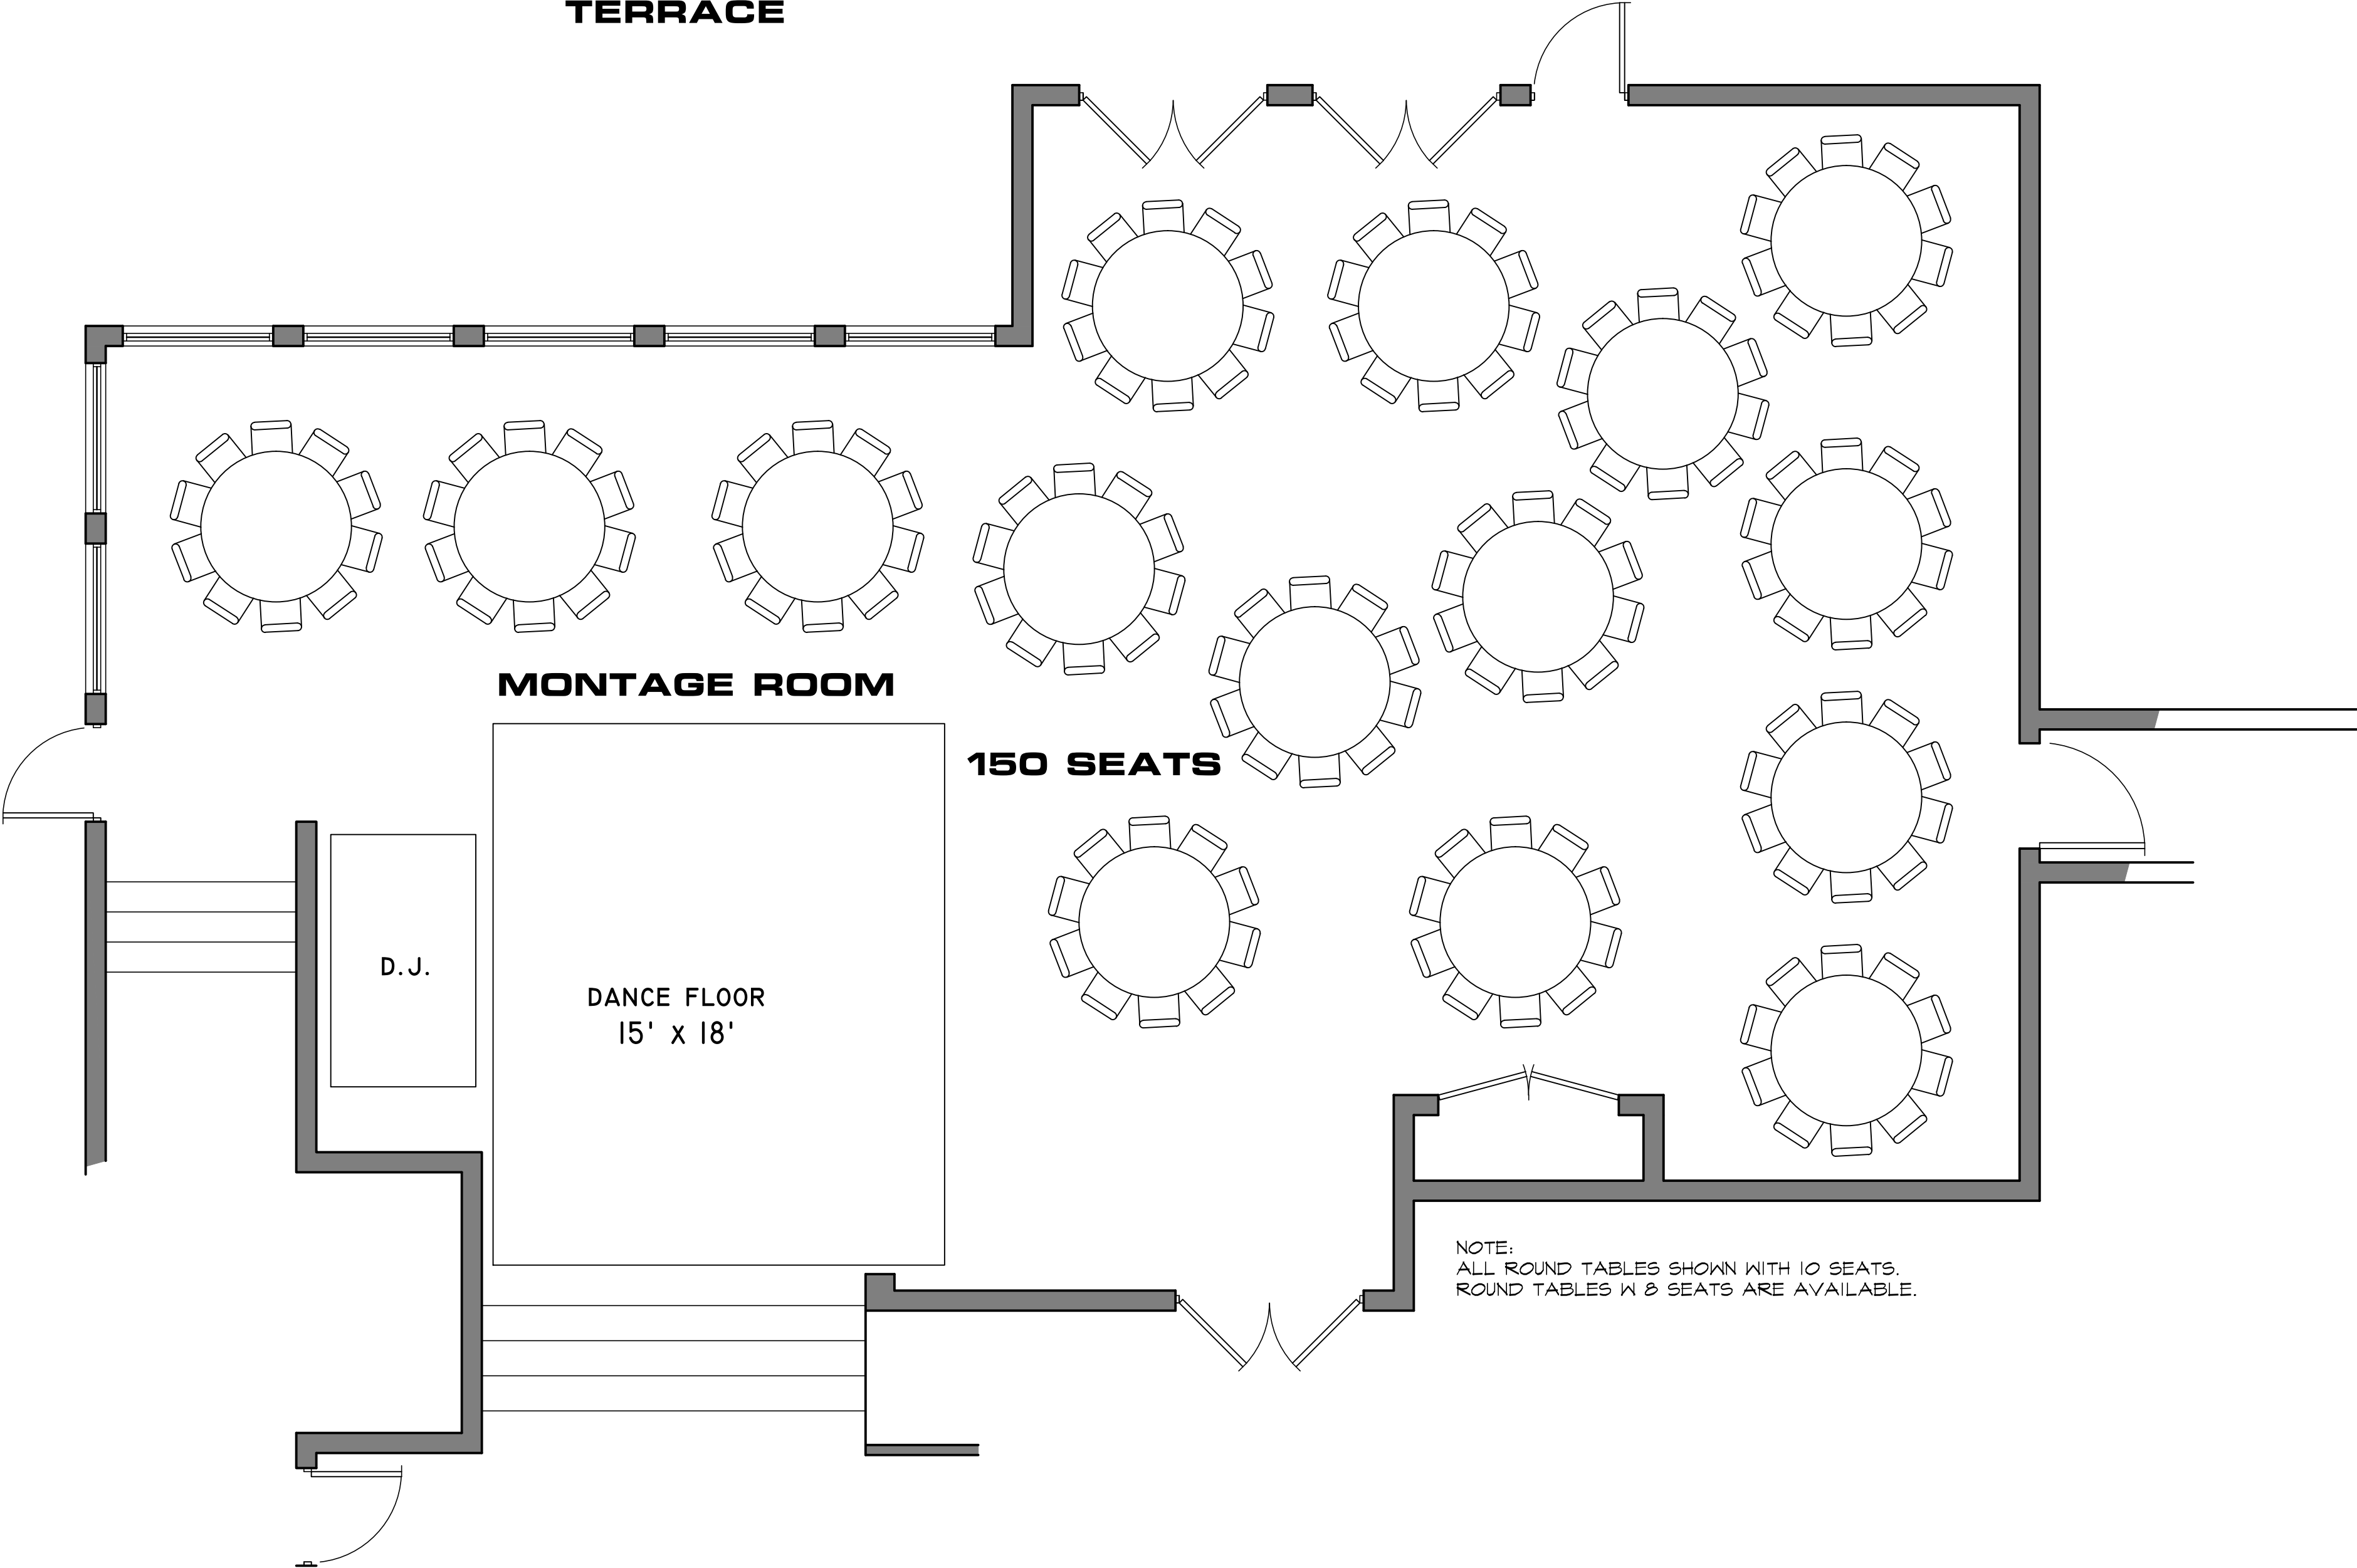

MONTAGE ROOM

150 SEATS

D.J.

DANCE FLOOR
15' x 18'

NOTE:
ALL ROUND TABLES SHOWN WITH 10 SEATS.
ROUND TABLES W 8 SEATS ARE AVAILABLE.

TERRACE

PATIO

MONTAGE ROOM

MONTAGE ROOM

TERRACE

PATIO

MONTAGE ROOM

D.J.

DANCE FLOOR
18' x 15'

150 SEATS

NOTE:
ALL ROUND TABLES SHOWN WITH 10 SEATS.
ROUND TABLES W 8 SEATS ARE AVAILABLE.

PATIO

MONTAGE ROOM

D.J.

DANCE FLOOR
18' x 12'

60 SEATS

NOTE:
ALL ROUND TABLES SHOWN WITH 10 SEATS.
ROUND TABLES W 8 SEATS ARE AVAILABLE.

TERRACE

MONTAGE ROOM

BLUE AGAVE ROOM

TERRACE

PATIO

120 SEATS

HEAD TABLE

SCREEN

PORTABLE
LECTERN