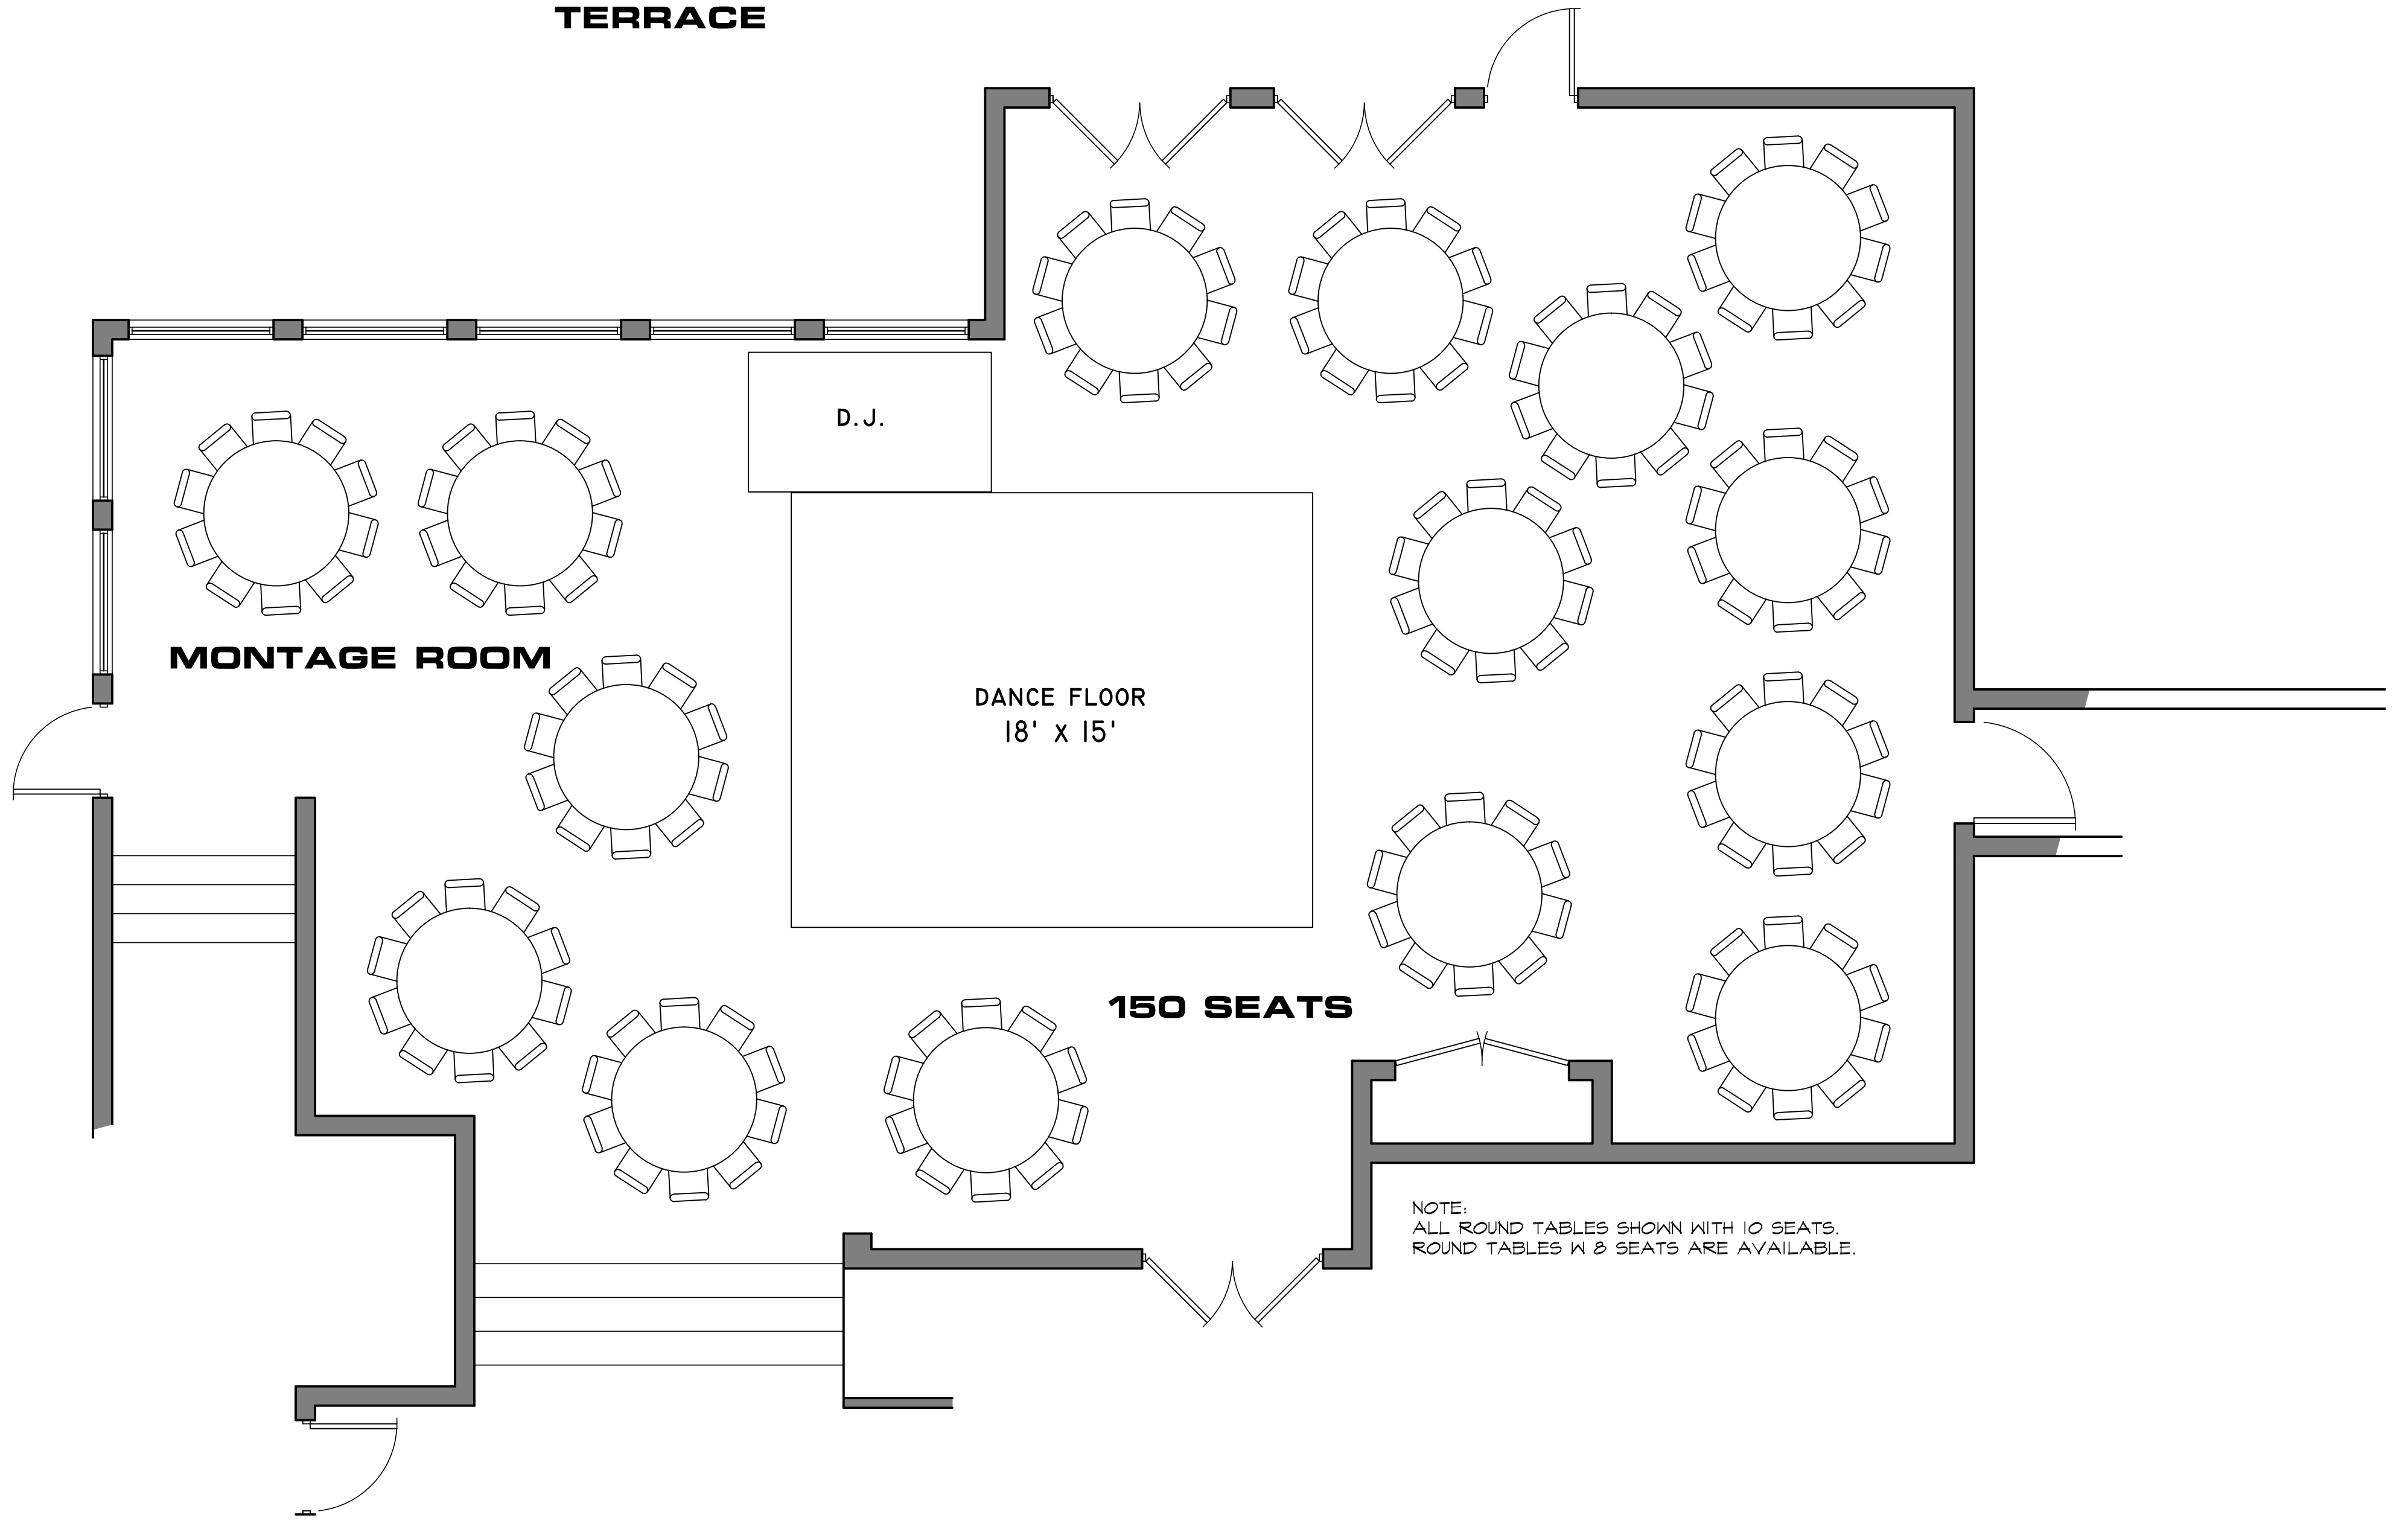

MONTAGE ROOM

TERRACE

PATIO

MONTAGE ROOM

D.J.

DANCE FLOOR
18' x 15'

150 SEATS

NOTE:
ALL ROUND TABLES SHOWN WITH 10 SEATS.
ROUND TABLES W 8 SEATS ARE AVAILABLE.

TERRACE

PATIO

MONTAGE ROOM

60 SEATS

DANCE FLOOR
15' x 18'

D.J.

NOTE:
ALL ROUND TABLES SHOWN WITH 10 SEATS.
ROUND TABLES W 8 SEATS ARE AVAILABLE.

TERRACE

PATIO

MONTAGE ROOM

D.J.

DANCE FLOOR
18' x 12'

60 SEATS

NOTE:
ALL ROUND TABLES SHOWN WITH 10 SEATS.
ROUND TABLES W 8 SEATS ARE AVAILABLE.

TERRACE

MONTAGE ROOM

BLUE AGAVE ROOM

TERRACE

PATIO

120 SEATS

HEAD TABLE

SCREEN

PORTABLE
LECTERN