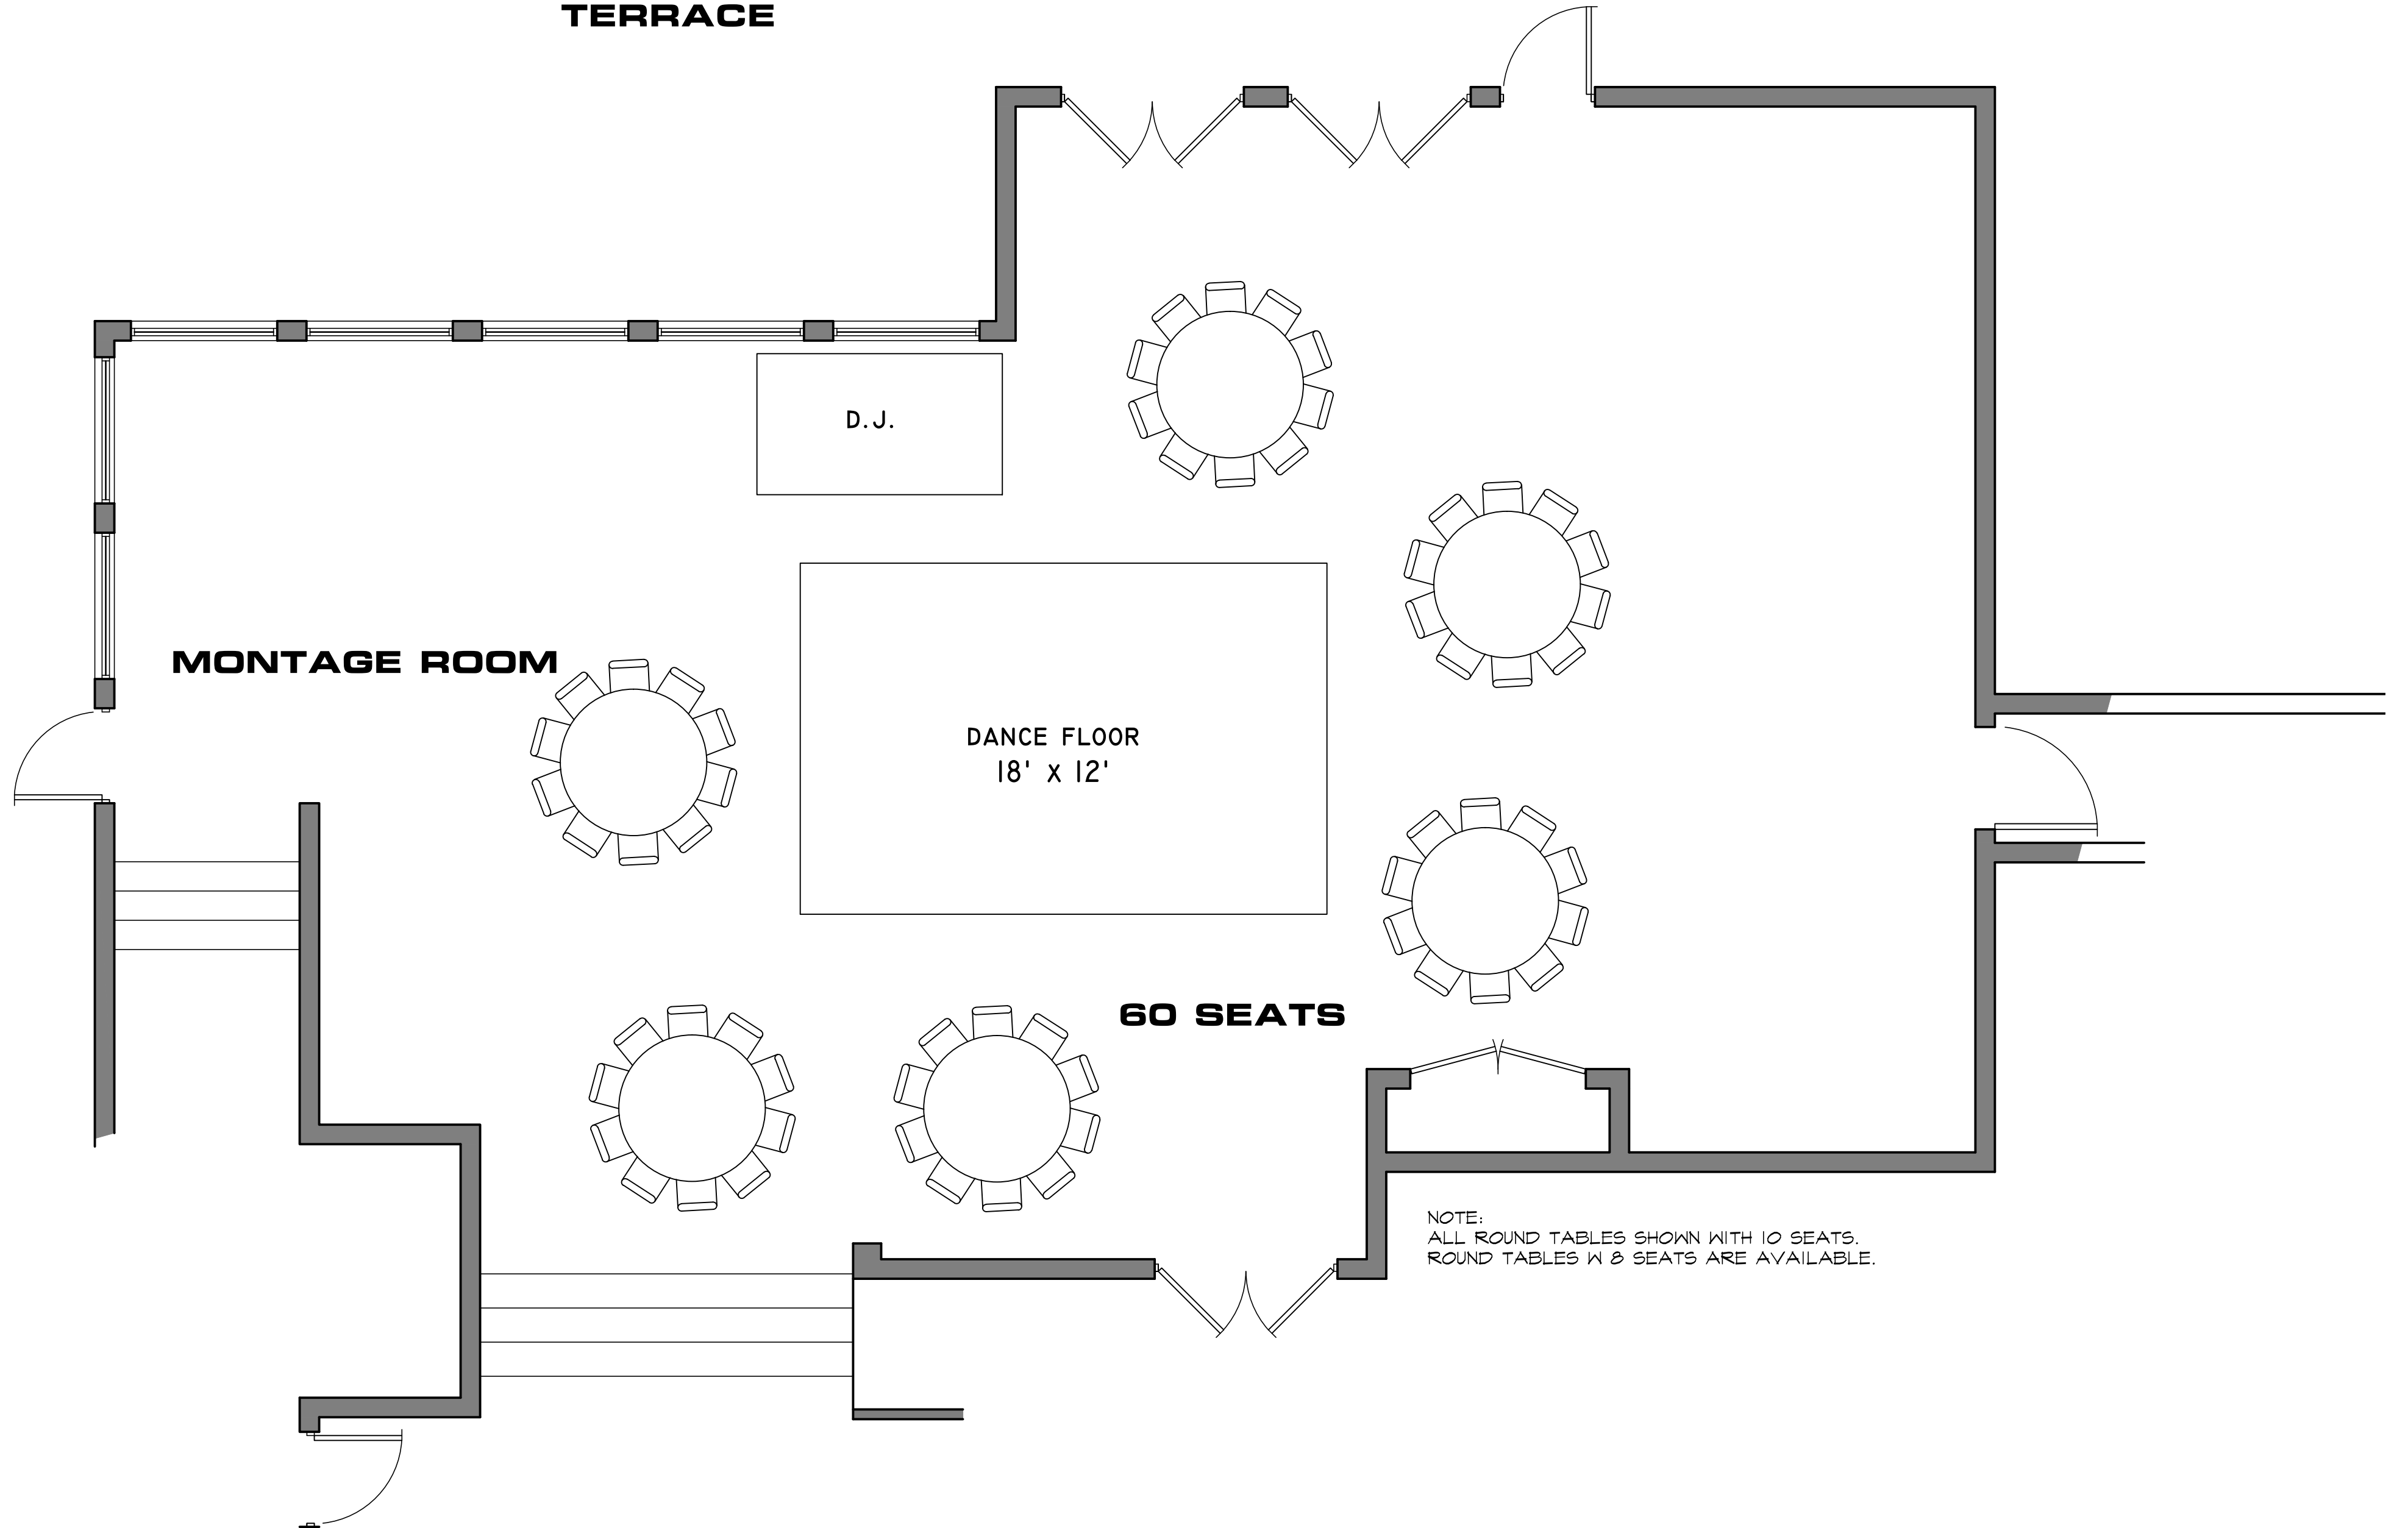

MONTAGE ROOM

TERRACE

PATIO

MONTAGE ROOM

D.J.

DANCE FLOOR
18' x 15'

150 SEATS

NOTE:
ALL ROUND TABLES SHOWN WITH 10 SEATS.
ROUND TABLES W 8 SEATS ARE AVAILABLE.

TERRACE

PATIO

MONTAGE ROOM

60 SEATS

DANCE FLOOR
15' x 18'

D.J.

NOTE:
ALL ROUND TABLES SHOWN WITH 10 SEATS.
ROUND TABLES W 8 SEATS ARE AVAILABLE.

TERRACE

PATIO

MONTAGE ROOM

D.J.

DANCE FLOOR
18' x 12'

60 SEATS

NOTE:
ALL ROUND TABLES SHOWN WITH 10 SEATS.
ROUND TABLES W 8 SEATS ARE AVAILABLE.

TERRACE

MONTAGE ROOM

BLUE AGAVE ROOM

TERRACE

PATIO

120 SEATS

HEAD TABLE

SCREEN

PORTABLE
LECTERN