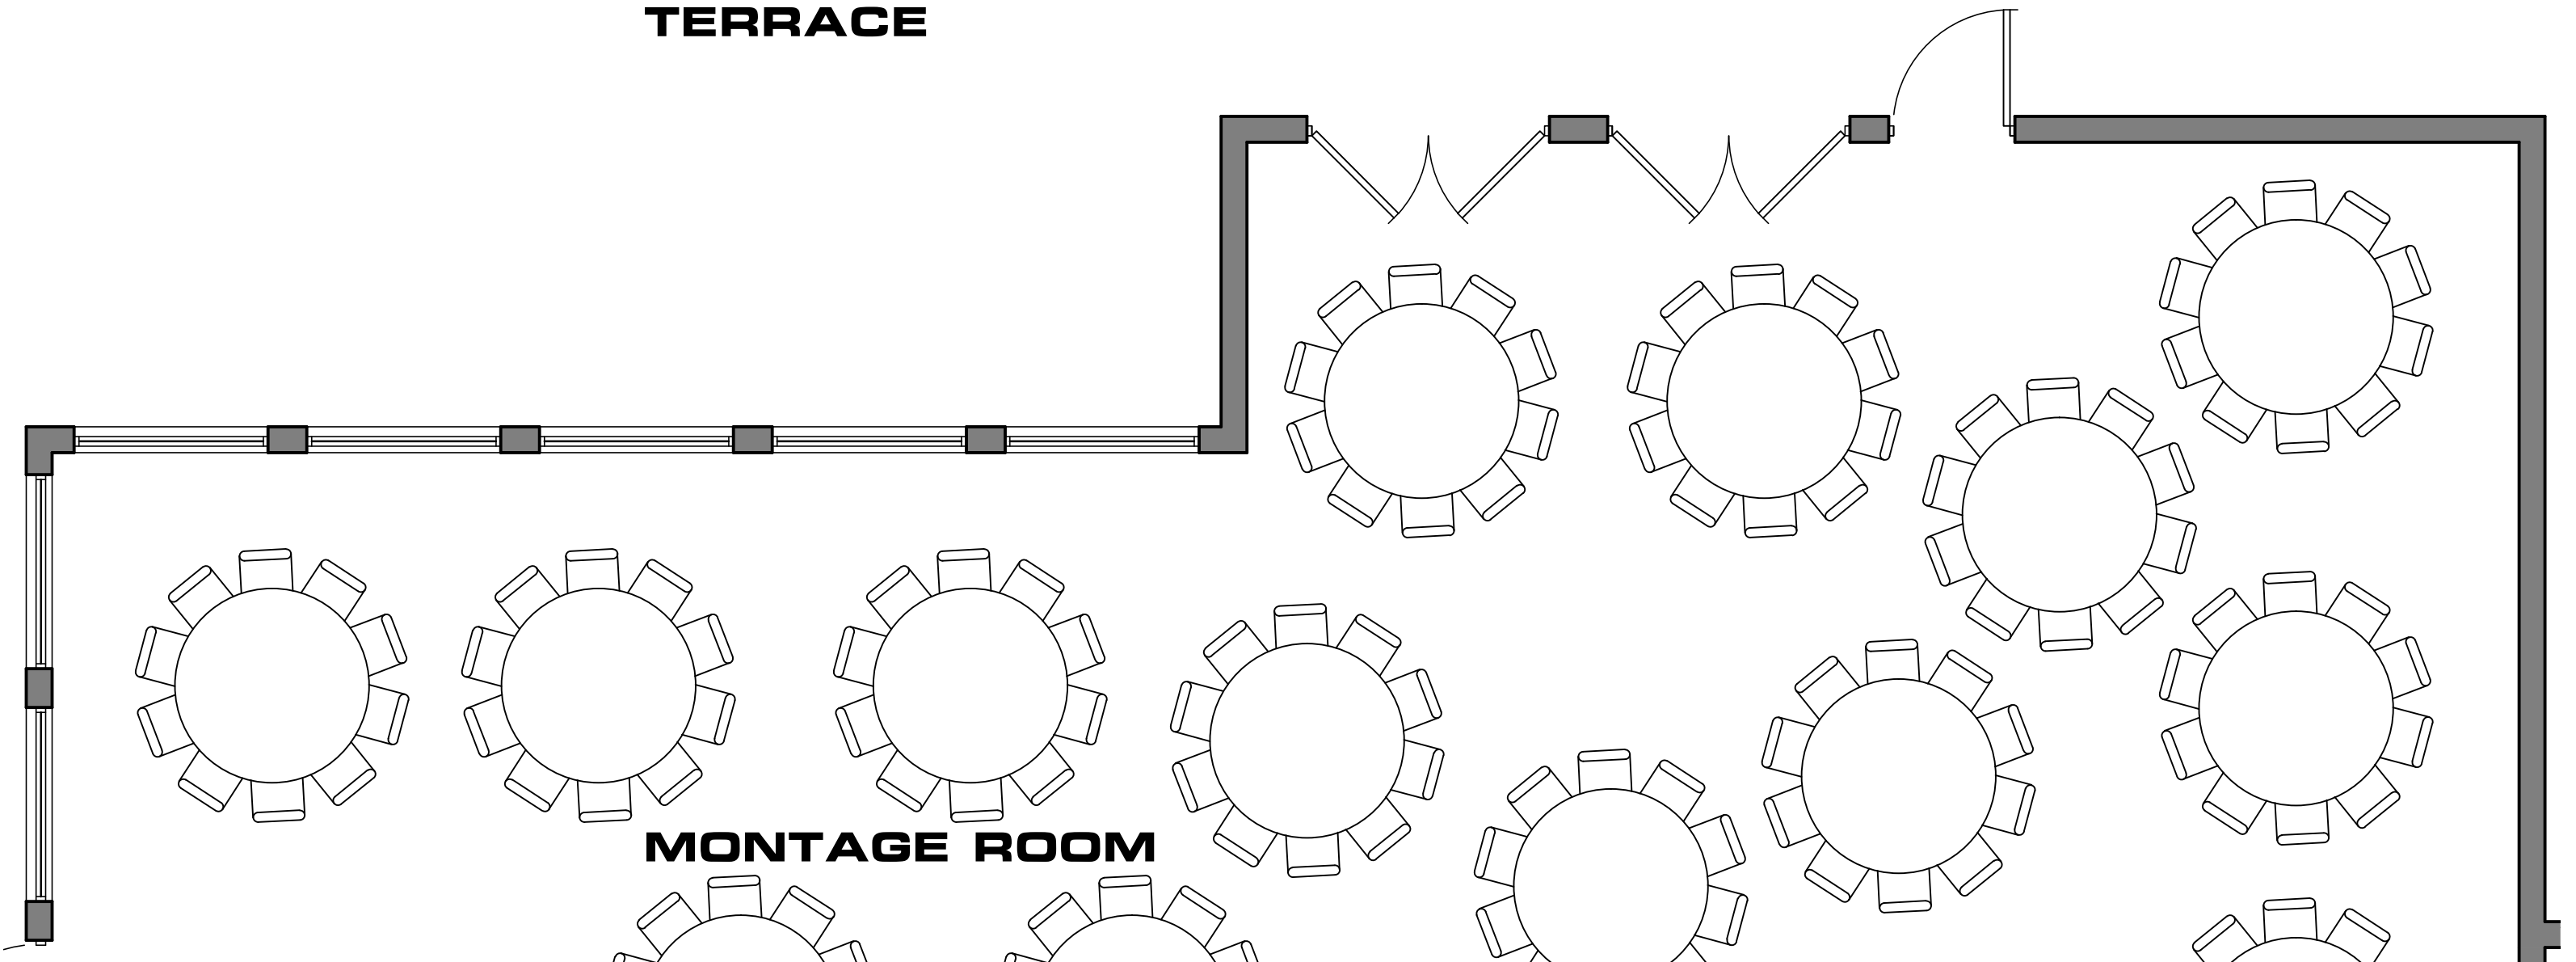

MONTAGE ROOM

150 SEATS

D.J.

DANCE FLOOR
15' x 18'

NOTE:
ALL ROUND TABLES SHOWN WITH 10 SEATS.
ROUND TABLES W 8 SEATS ARE AVAILABLE.

TERRACE

PATIO

MONTAGE ROOM

200 SEATS

NOTE:
ALL ROUND TABLES SHOWN WITH 10 SEATS.
ROUND TABLES W 8 SEATS ARE AVAILABLE.

TERRACE

MONTAGE ROOM

200 SEATS

NOTE:
ALL ROUND TABLES SHOWN WITH 10 SEATS.
ROUND TABLES W 8 SEATS ARE AVAILABLE.

BLUE AGAVE ROOM

PATIO

MONTAGE ROOM

D.J.

DANCE FLOOR
18' x 12'

60 SEATS

NOTE:
ALL ROUND TABLES SHOWN WITH 10 SEATS.
ROUND TABLES W 8 SEATS ARE AVAILABLE.

TERRACE

MONTAGE ROOM

BLUE AGAVE ROOM

TERRACE

PATIO

120 SEATS

HEAD TABLE

SCREEN

PORTABLE
LECTERN