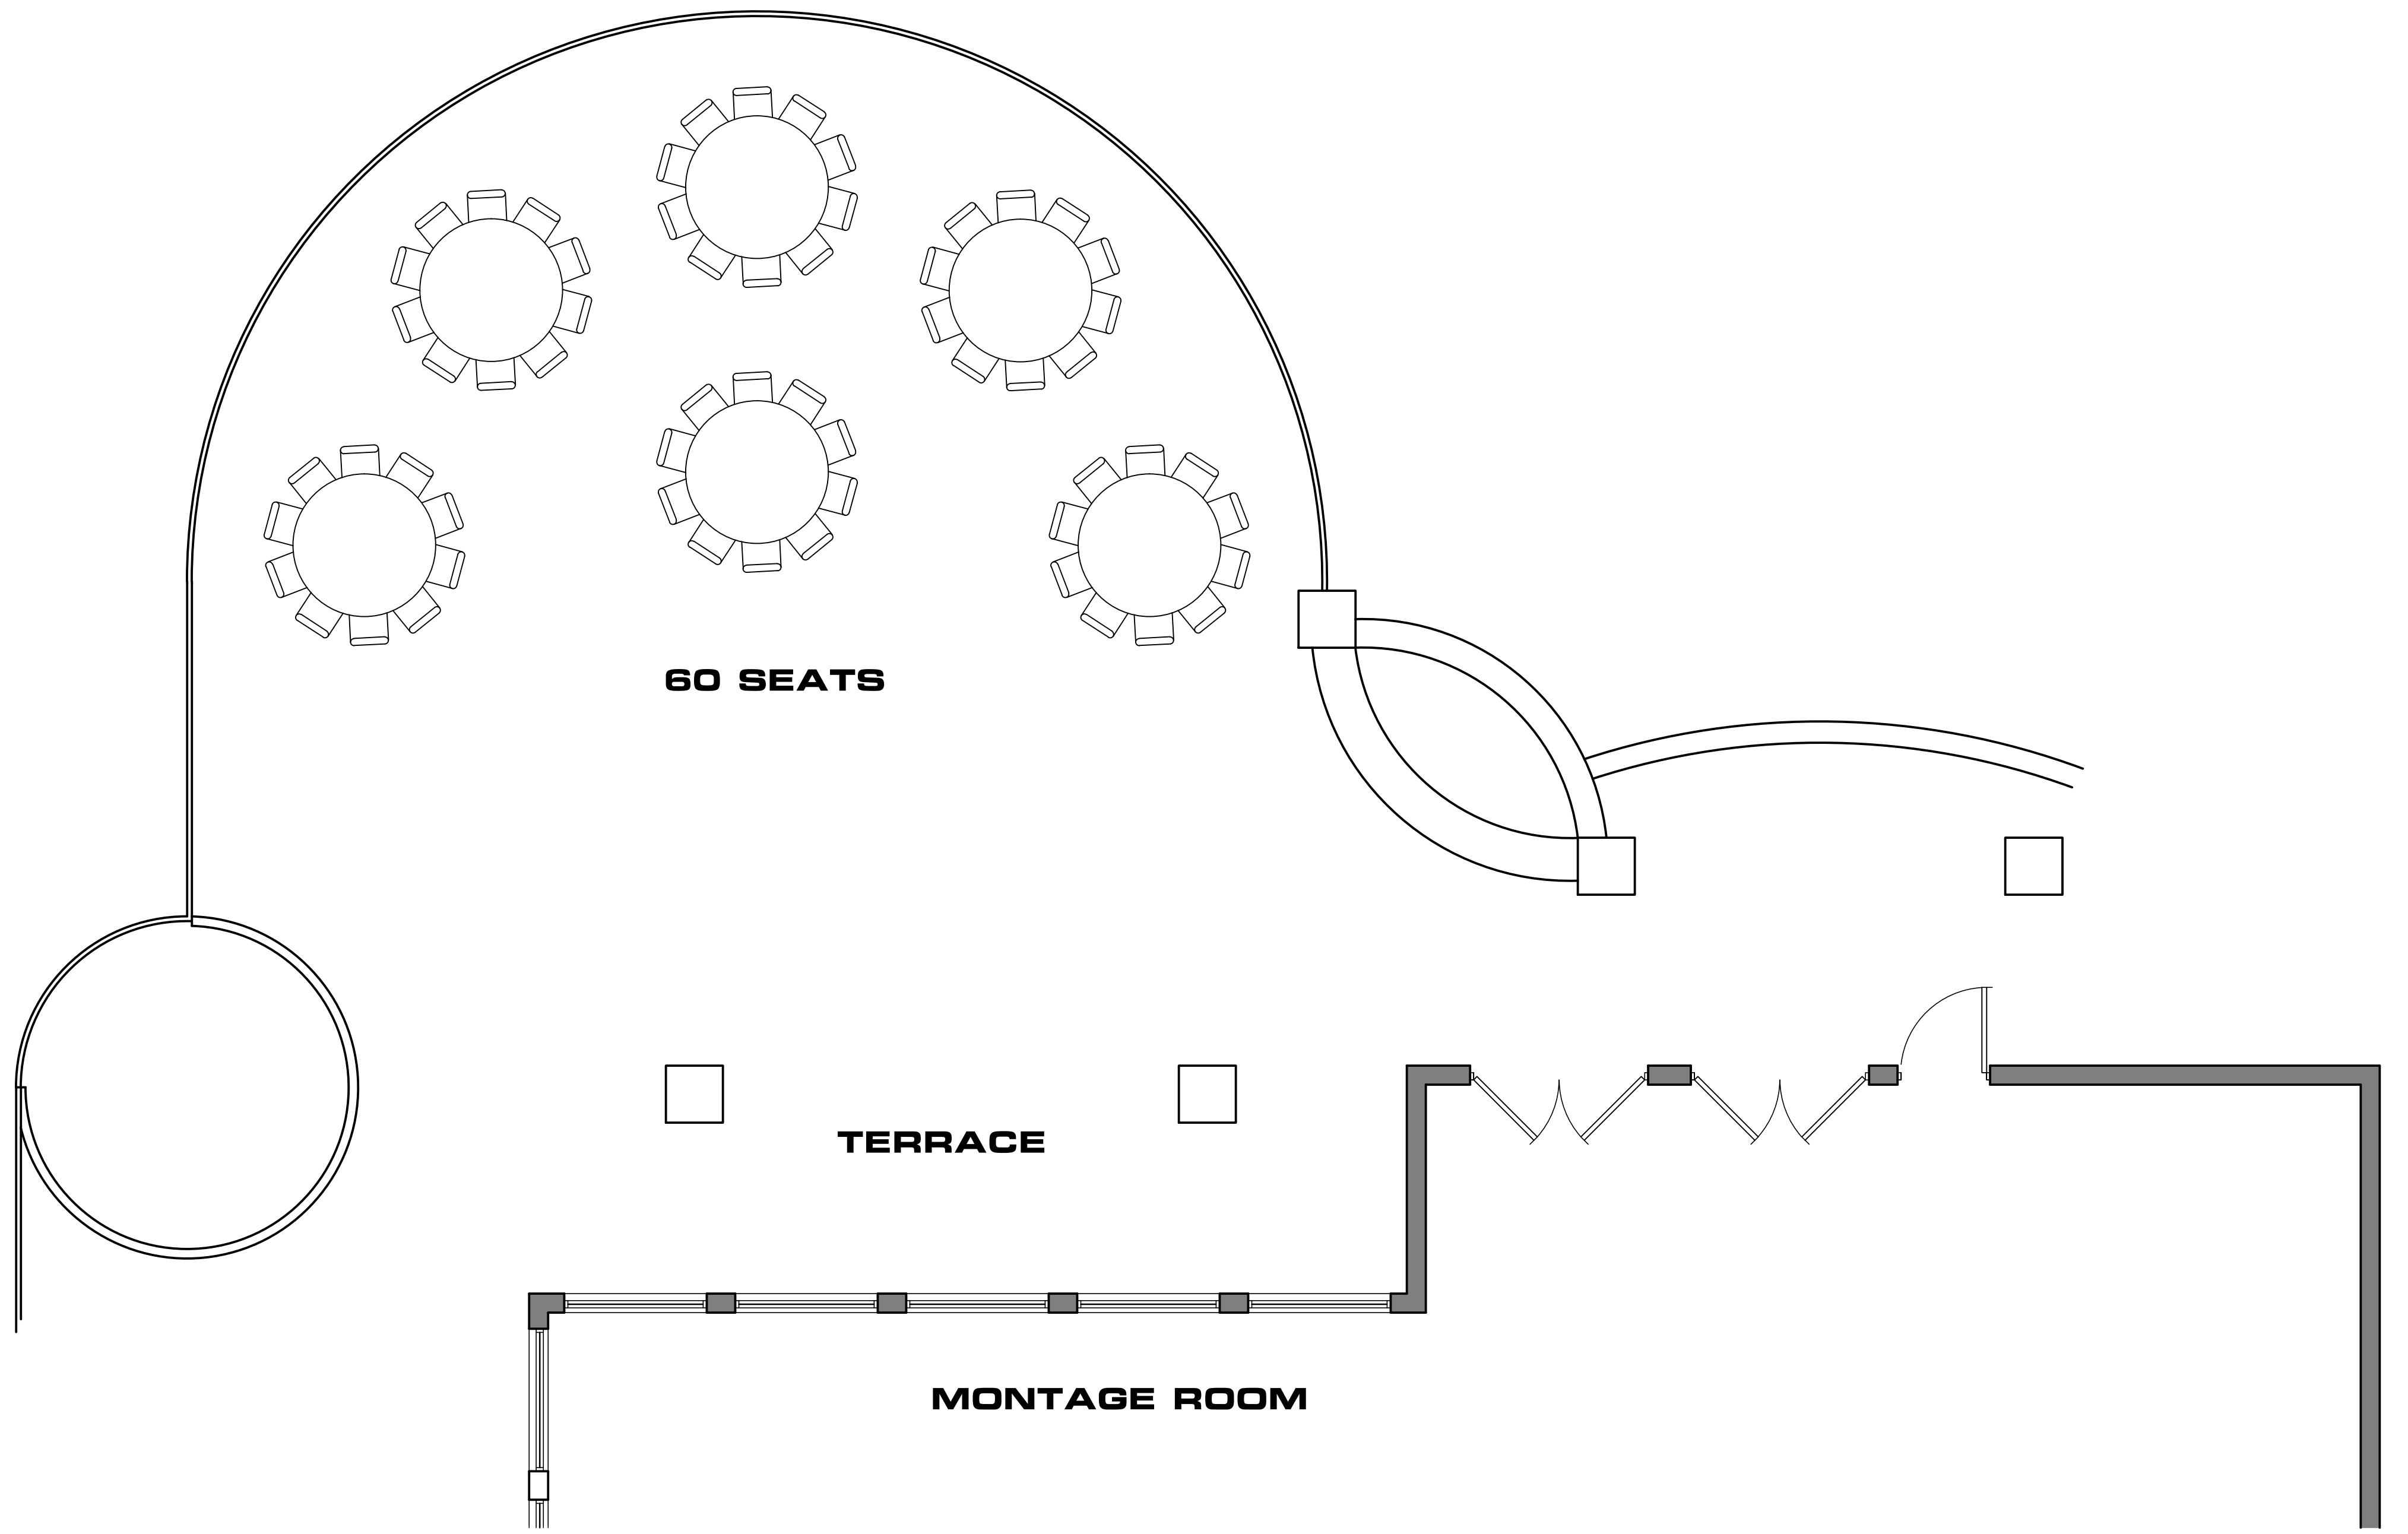

TERRACE
200 SEATS

RAMP

MONTAGE ROOM

70 SEATS

TERRACE

MONTAGE ROOM

70 SEATS

TERRACE

MONTAGE ROOM

TERRACE

PATIO

MONTAGE ROOM

D.J.

DANCE FLOOR
18' x 15'

150 SEATS

NOTE:
ALL ROUND TABLES SHOWN WITH 10 SEATS.
ROUND TABLES W 8 SEATS ARE AVAILABLE.

BLUE AGAVE ROOM

TERRACE

PATIO

120 SEATS

HEAD TABLE

SCREEN

PORTABLE
LECTERN