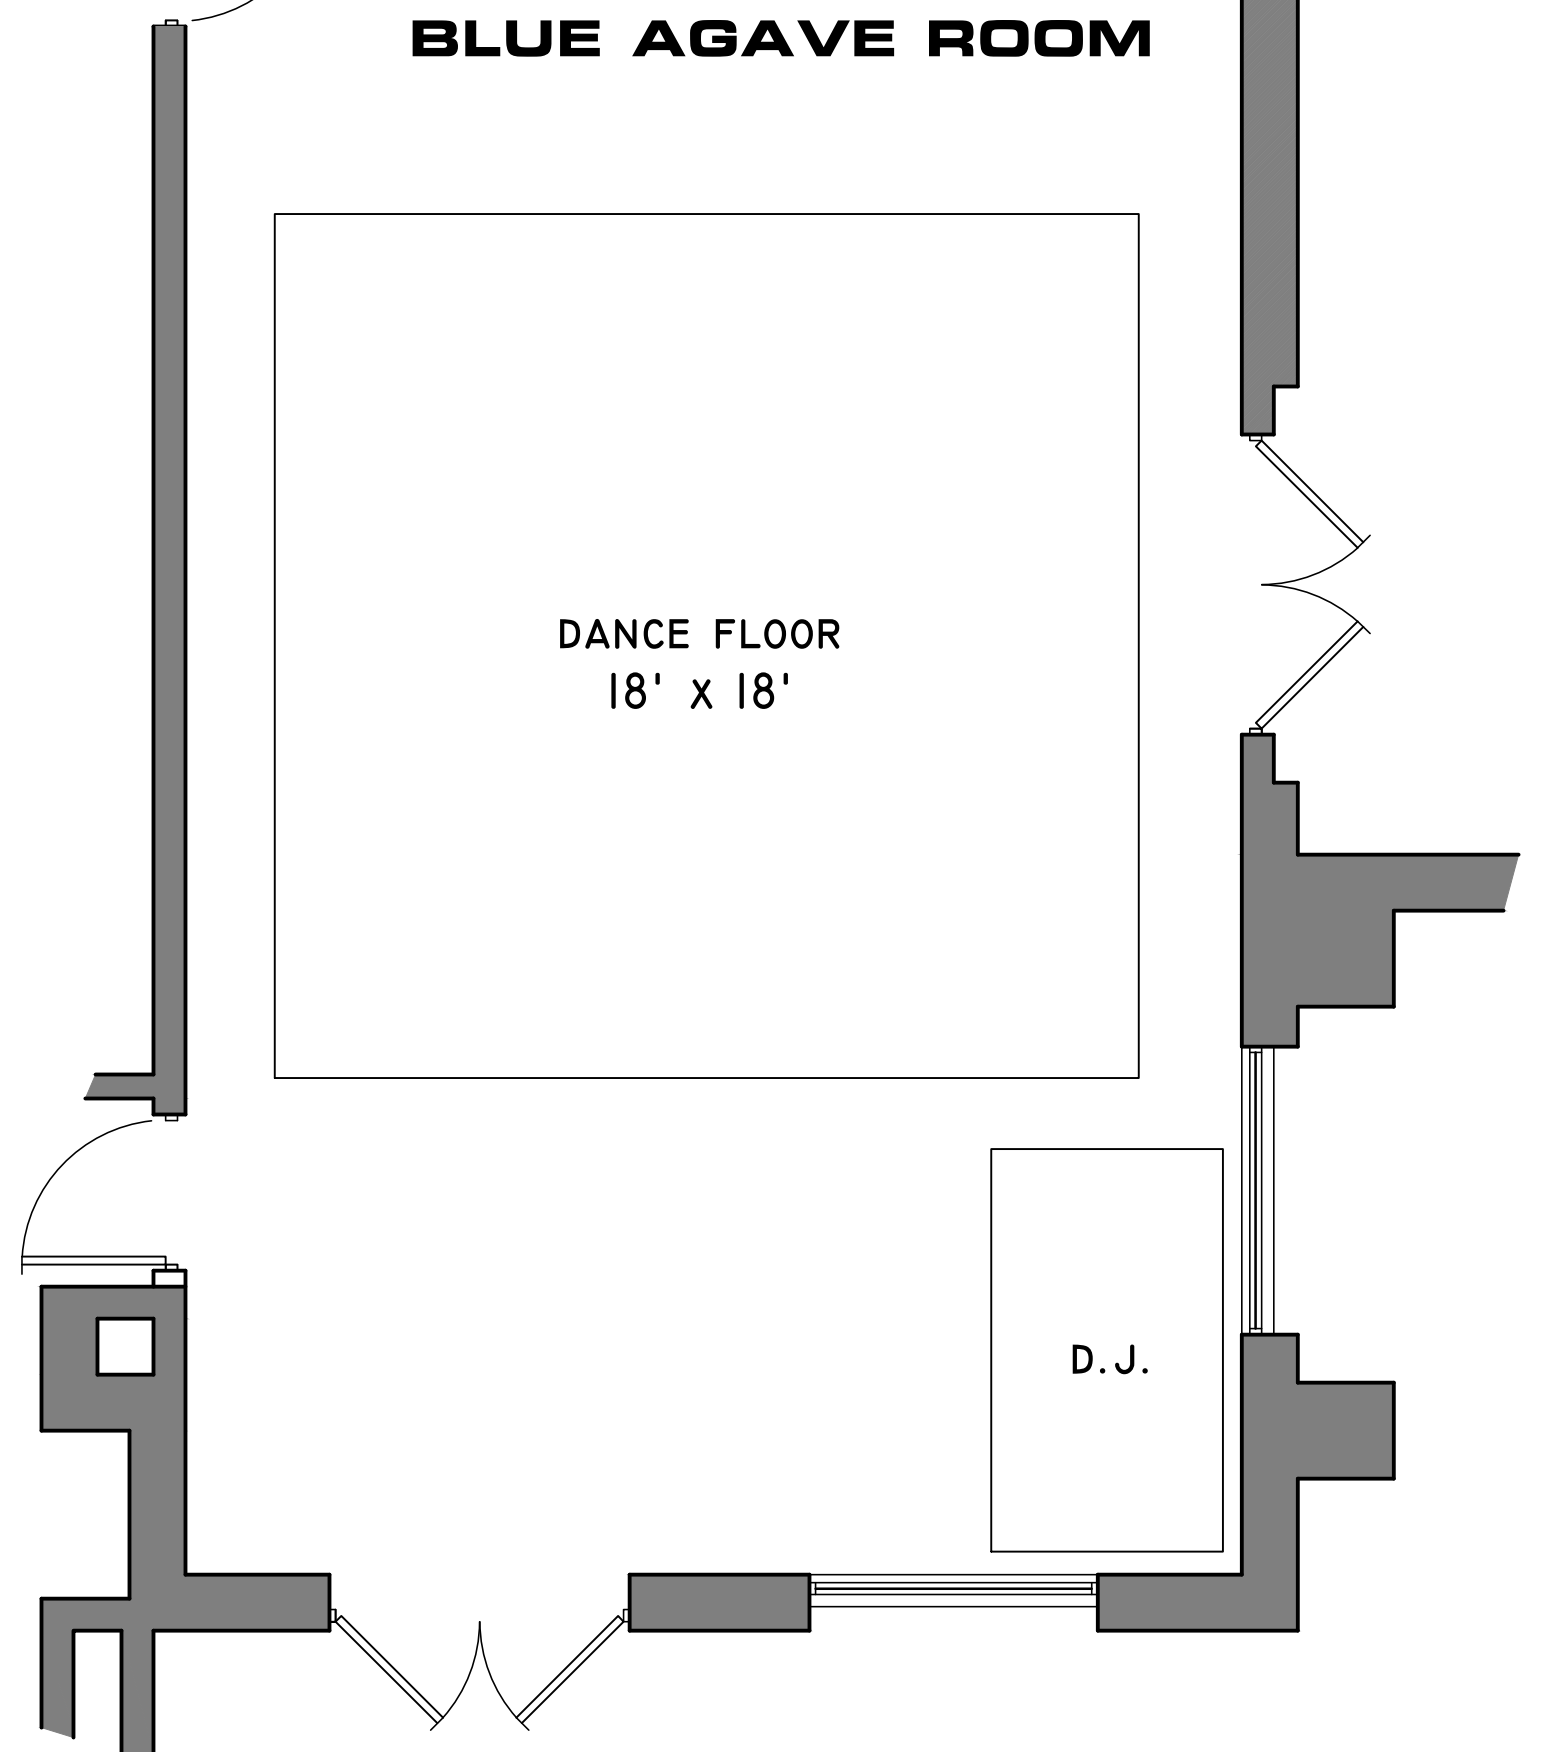

MONTAGE ROOM

150 SEATS

D.J.

DANCE FLOOR
15' x 18'

NOTE:
ALL ROUND TABLES SHOWN WITH 10 SEATS.
ROUND TABLES W 8 SEATS ARE AVAILABLE.

TERRACE

PATIO

MONTAGE ROOM

200 SEATS

NOTE:
ALL ROUND TABLES SHOWN WITH 10 SEATS.
ROUND TABLES W 8 SEATS ARE AVAILABLE.

TERRACE

MONTAGE ROOM

200 SEATS

NOTE:
ALL ROUND TABLES SHOWN WITH 10 SEATS.
ROUND TABLES W 8 SEATS ARE AVAILABLE.

BLUE AGAVE ROOM

TERRACE
200 SEATS

RAMP

MONTAGE ROOM

70 SEATS

TERRACE

MONTAGE ROOM

70 SEATS

TERRACE

MONTAGE ROOM

TERRACE

PATIO

MONTAGE ROOM

D.J.

DANCE FLOOR
18' x 15'

150 SEATS

NOTE:
ALL ROUND TABLES SHOWN WITH 10 SEATS.
ROUND TABLES W 8 SEATS ARE AVAILABLE.