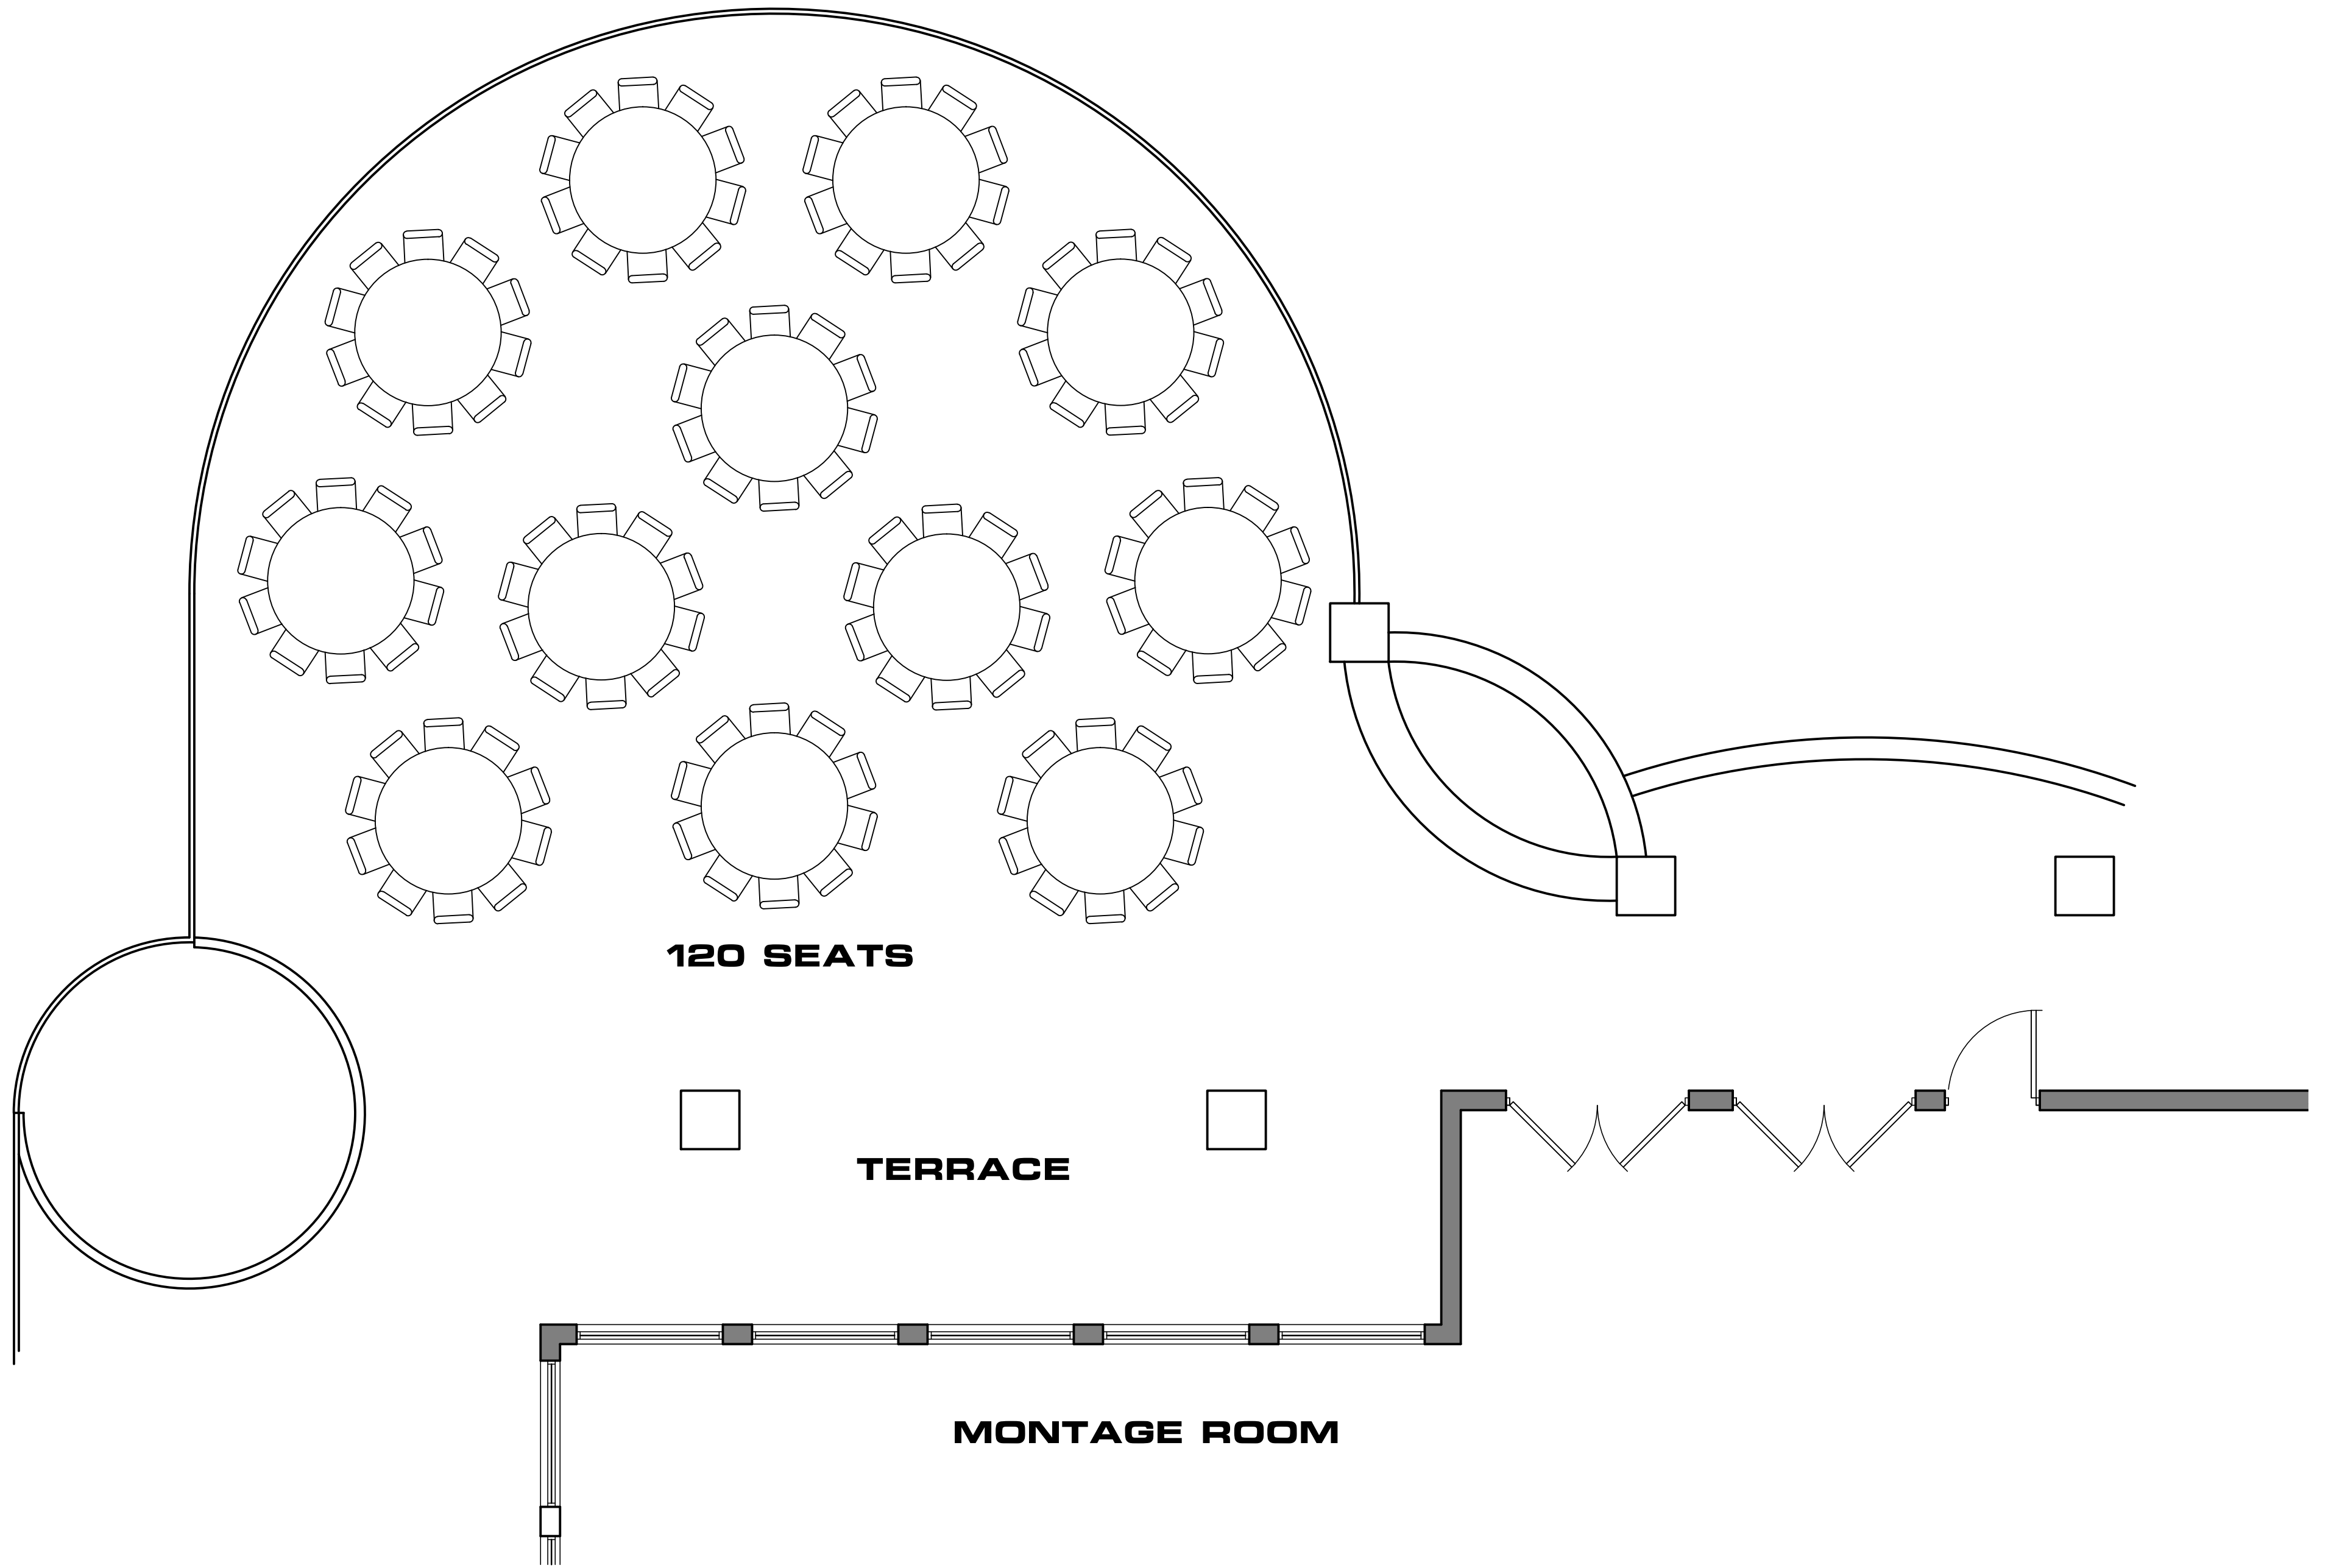

200 SEATS

NOTE:
ALL ROUND TABLES SHOWN WITH 10 SEATS.
ROUND TABLES W 8 SEATS ARE AVAILABLE.

TERRACE

MONTAGE ROOM

200 SEATS

NOTE:
ALL ROUND TABLES SHOWN WITH 10 SEATS.
ROUND TABLES W 8 SEATS ARE AVAILABLE.

BLUE AGAVE ROOM

TERRACE
200 SEATS

RAMP

MONTAGE ROOM

70 SEATS

TERRACE

MONTAGE ROOM

70 SEATS

TERRACE

MONTAGE ROOM

TERRACE

PATIO

MONTAGE ROOM

D.J.

DANCE FLOOR
18' x 15'

150 SEATS

NOTE:
ALL ROUND TABLES SHOWN WITH 10 SEATS.
ROUND TABLES W 8 SEATS ARE AVAILABLE.

BLUE AGAVE ROOM

TERRACE

PATIO

120 SEATS

HEAD TABLE

SCREEN

PORTABLE
LECTERN