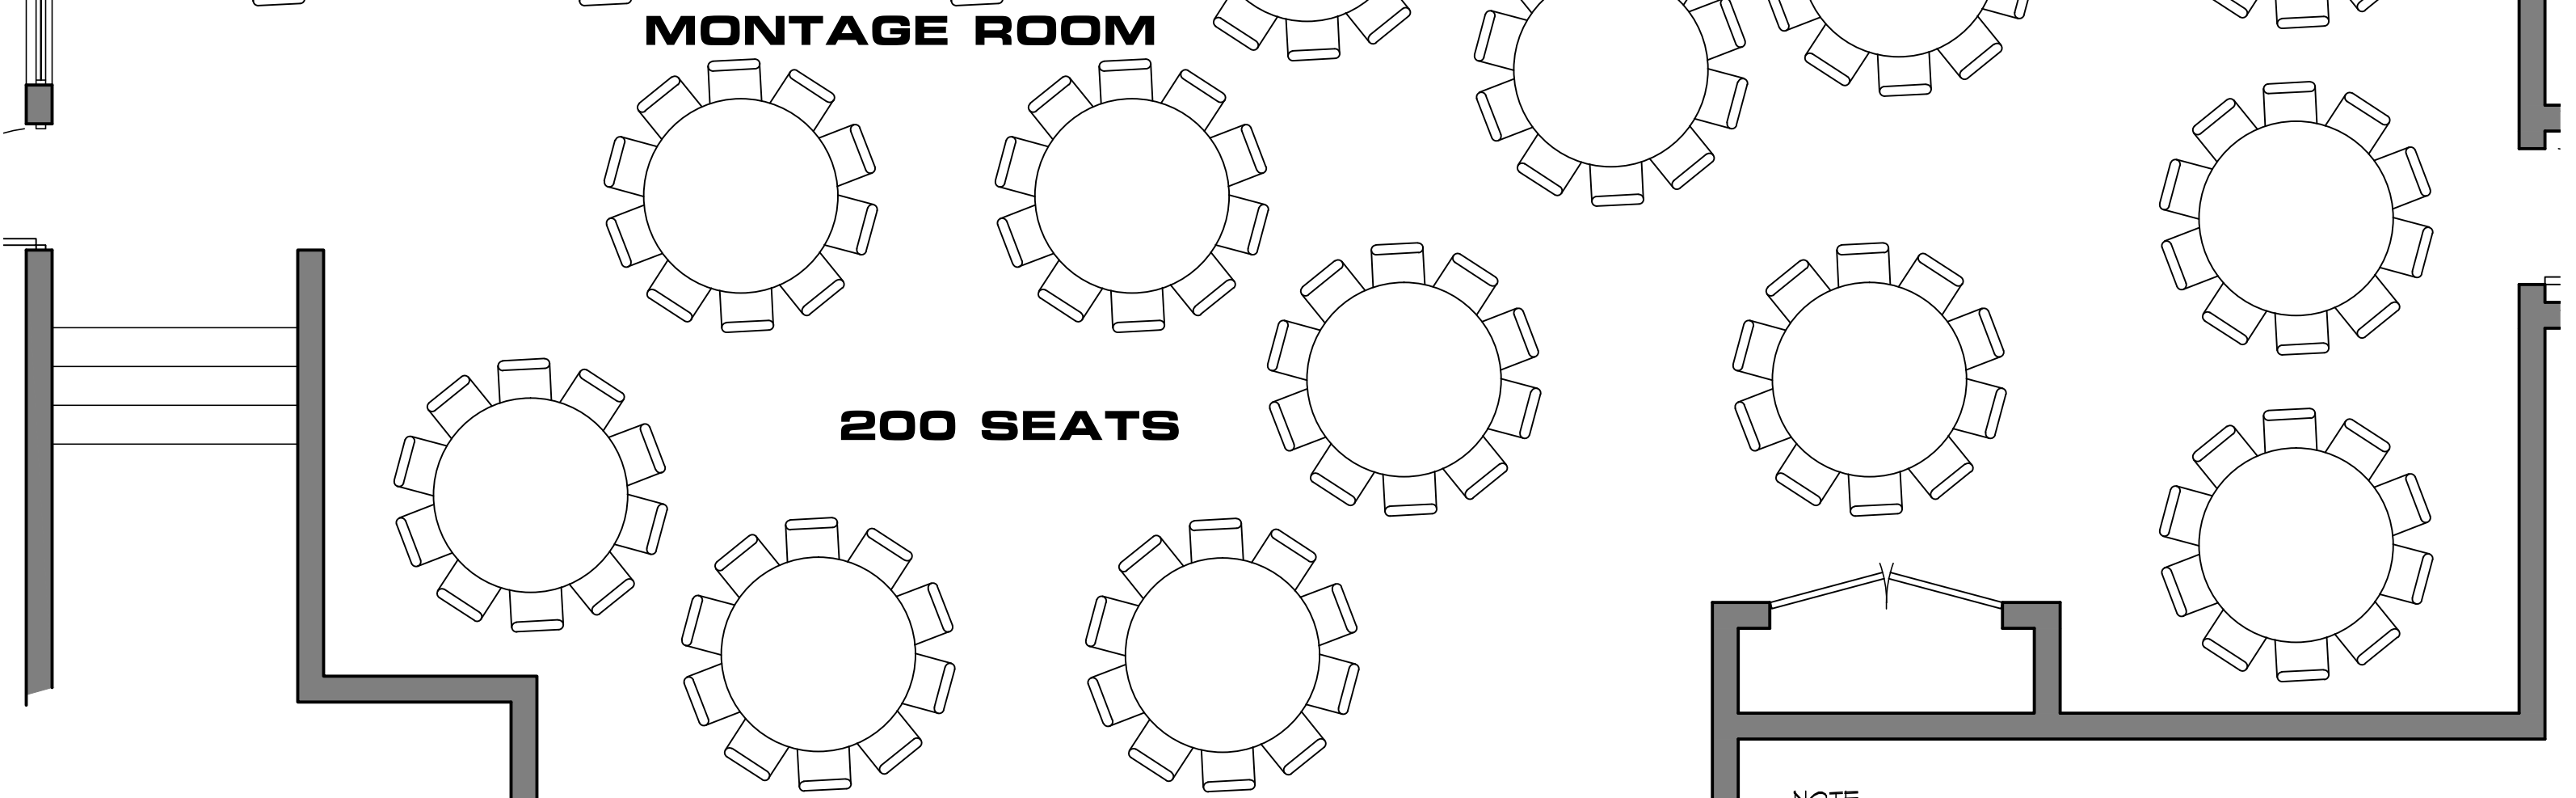

200 SEATS

NOTE:
ALL ROUND TABLES SHOWN WITH 10 SEATS.
ROUND TABLES W 8 SEATS ARE AVAILABLE.

TERRACE

MONTAGE ROOM

200 SEATS

NOTE:
ALL ROUND TABLES SHOWN WITH 10 SEATS.
ROUND TABLES W 8 SEATS ARE AVAILABLE.

BLUE AGAVE ROOM

MONTAGE ROOM

TERRACE

PATIO

MONTAGE ROOM

D.J.

DANCE FLOOR
18' x 15'

150 SEATS

NOTE:
ALL ROUND TABLES SHOWN WITH 10 SEATS.
ROUND TABLES W 8 SEATS ARE AVAILABLE.

PATIO

MONTAGE ROOM

D.J.

DANCE FLOOR
18' x 12'

60 SEATS

NOTE:
ALL ROUND TABLES SHOWN WITH 10 SEATS.
ROUND TABLES W 8 SEATS ARE AVAILABLE.

TERRACE

MONTAGE ROOM

BLUE AGAVE ROOM

TERRACE

PATIO

120 SEATS

HEAD TABLE

SCREEN

PORTABLE
LECTERN