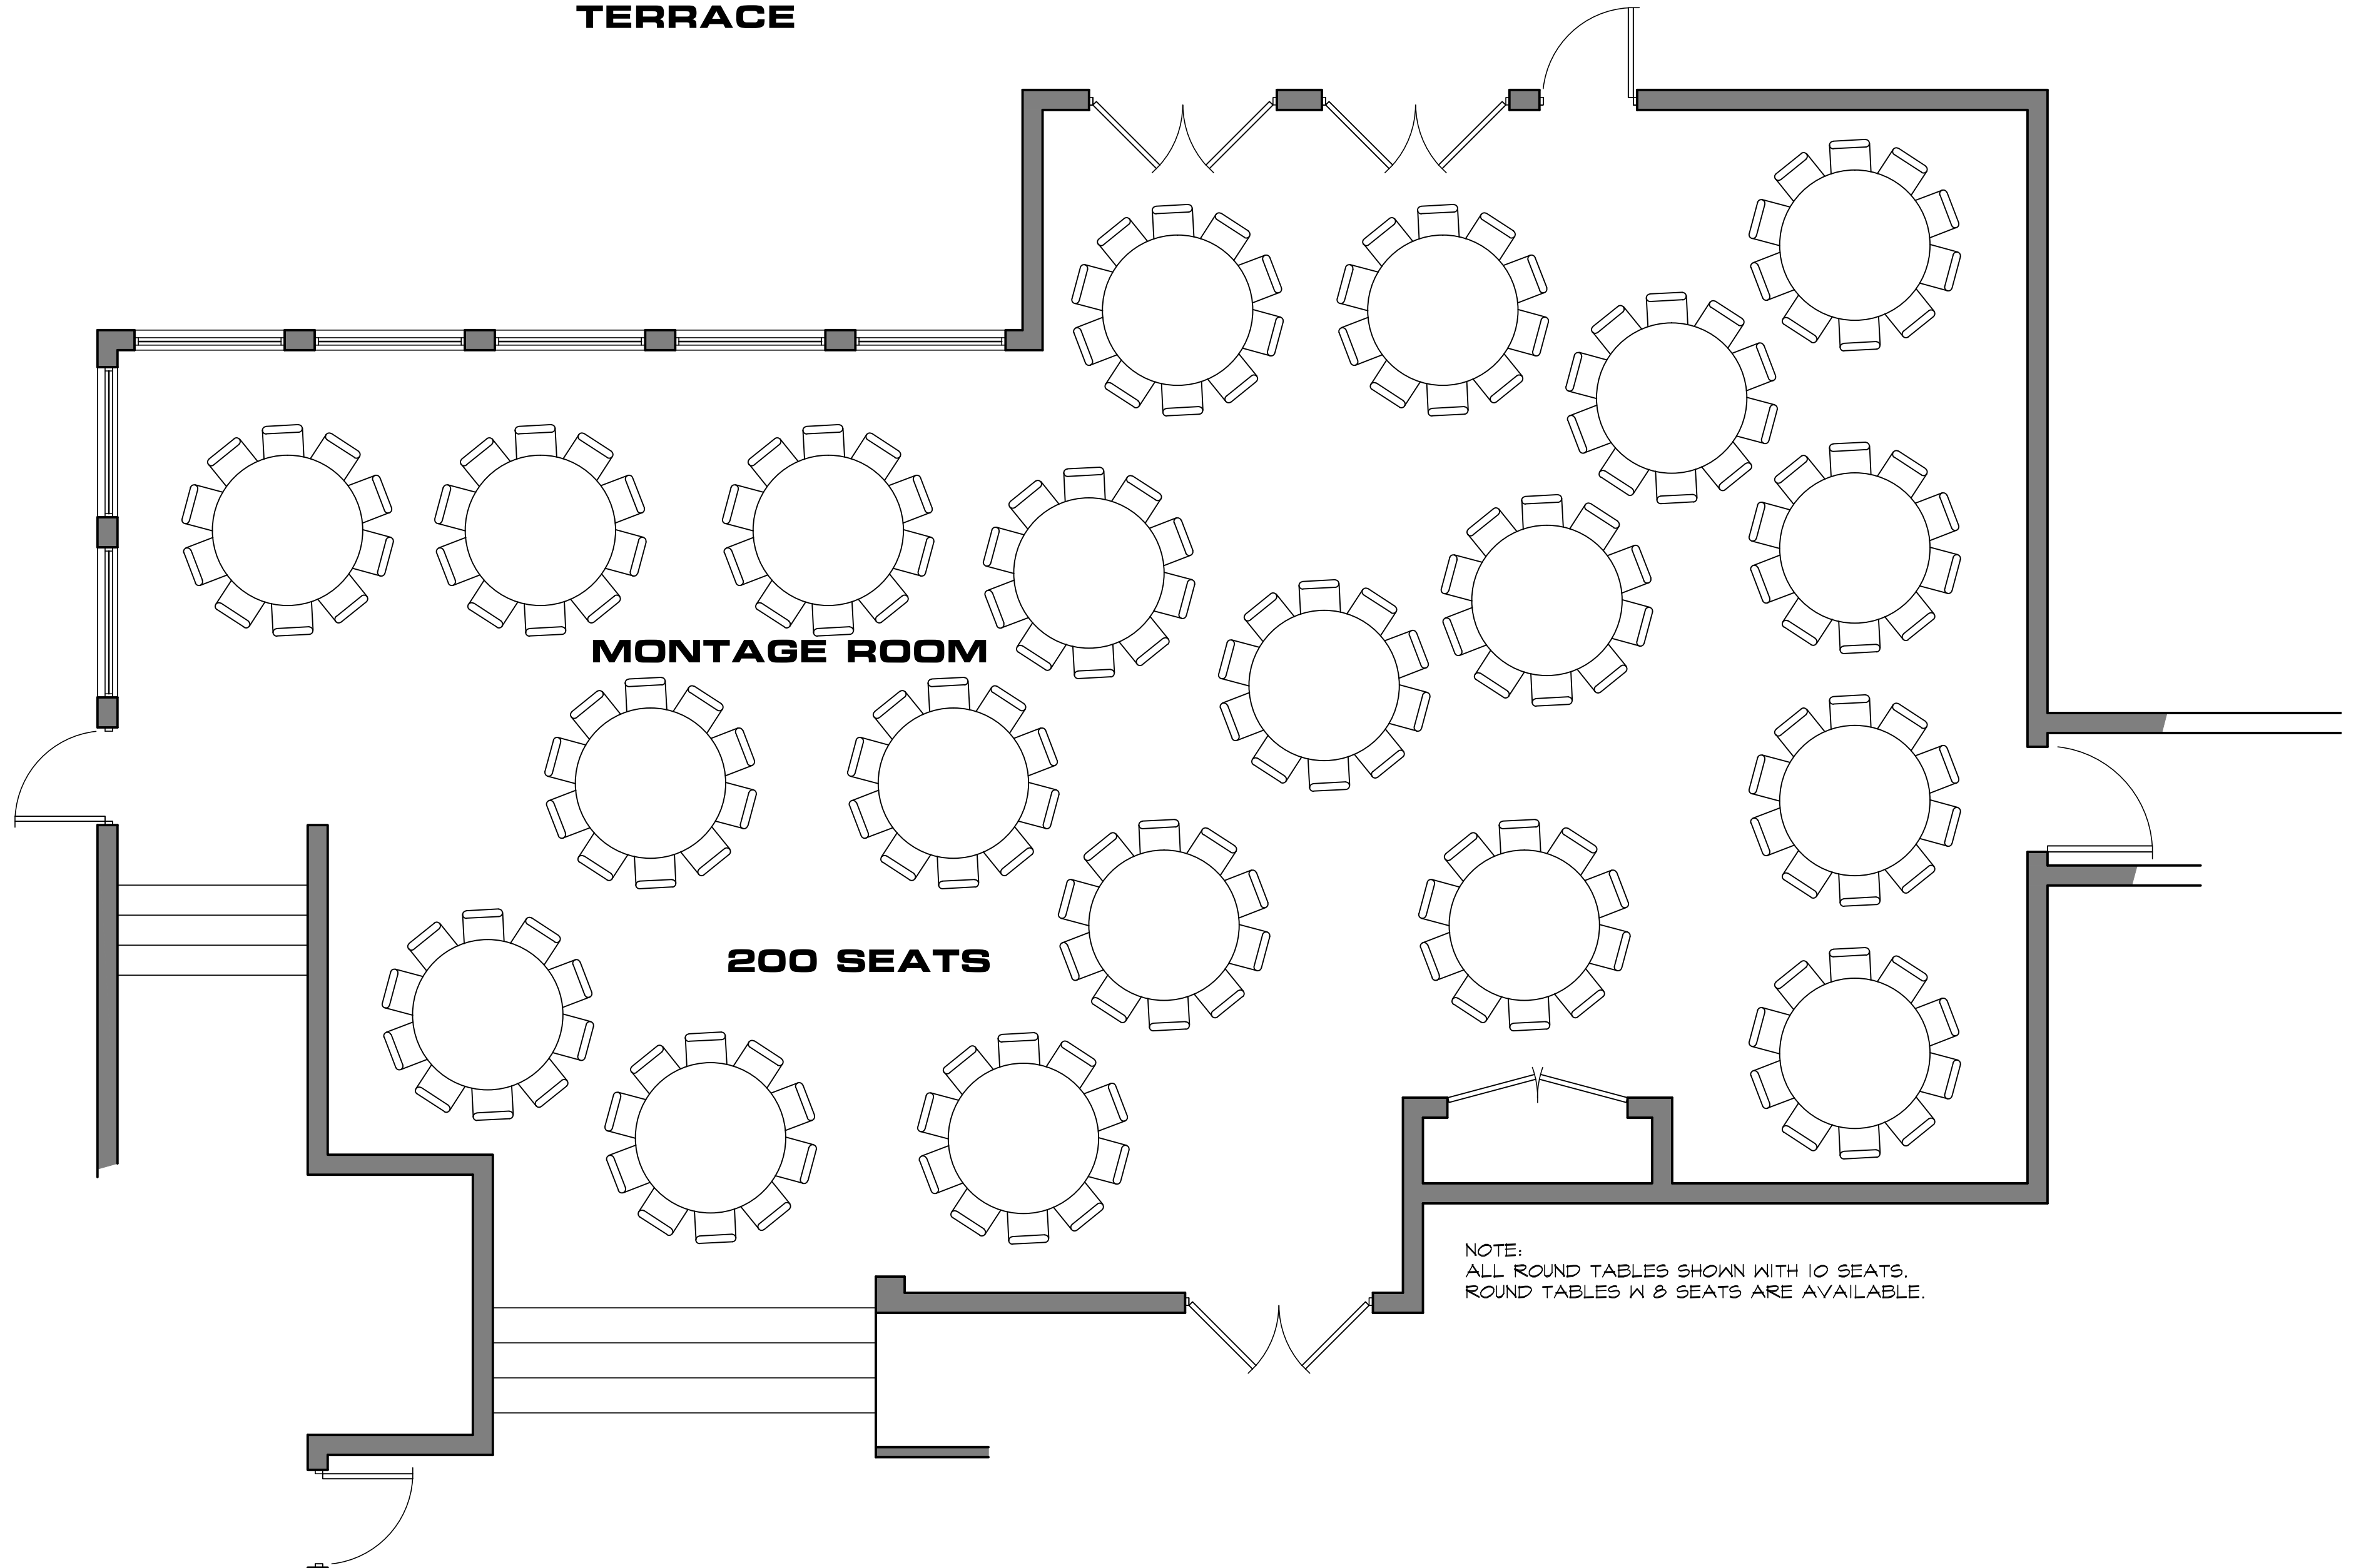

MONTAGE ROOM

150 SEATS

D.J.

DANCE FLOOR
15' x 18'

NOTE:
ALL ROUND TABLES SHOWN WITH 10 SEATS.
ROUND TABLES W 8 SEATS ARE AVAILABLE.

TERRACE

PATIO

MONTAGE ROOM

200 SEATS

NOTE:
ALL ROUND TABLES SHOWN WITH 10 SEATS.
ROUND TABLES W 8 SEATS ARE AVAILABLE.

TERRACE

MONTAGE ROOM

200 SEATS

NOTE:
ALL ROUND TABLES SHOWN WITH 10 SEATS.
ROUND TABLES W 8 SEATS ARE AVAILABLE.

BLUE AGAVE ROOM

MONTAGE ROOM

TERRACE

PATIO

MONTAGE ROOM

D.J.

DANCE FLOOR
18' x 15'

150 SEATS

NOTE:
ALL ROUND TABLES SHOWN WITH 10 SEATS.
ROUND TABLES W 8 SEATS ARE AVAILABLE.

BLUE AGAVE ROOM

TERRACE

PATIO

120 SEATS

HEAD TABLE

SCREEN

PORTABLE
LECTERN