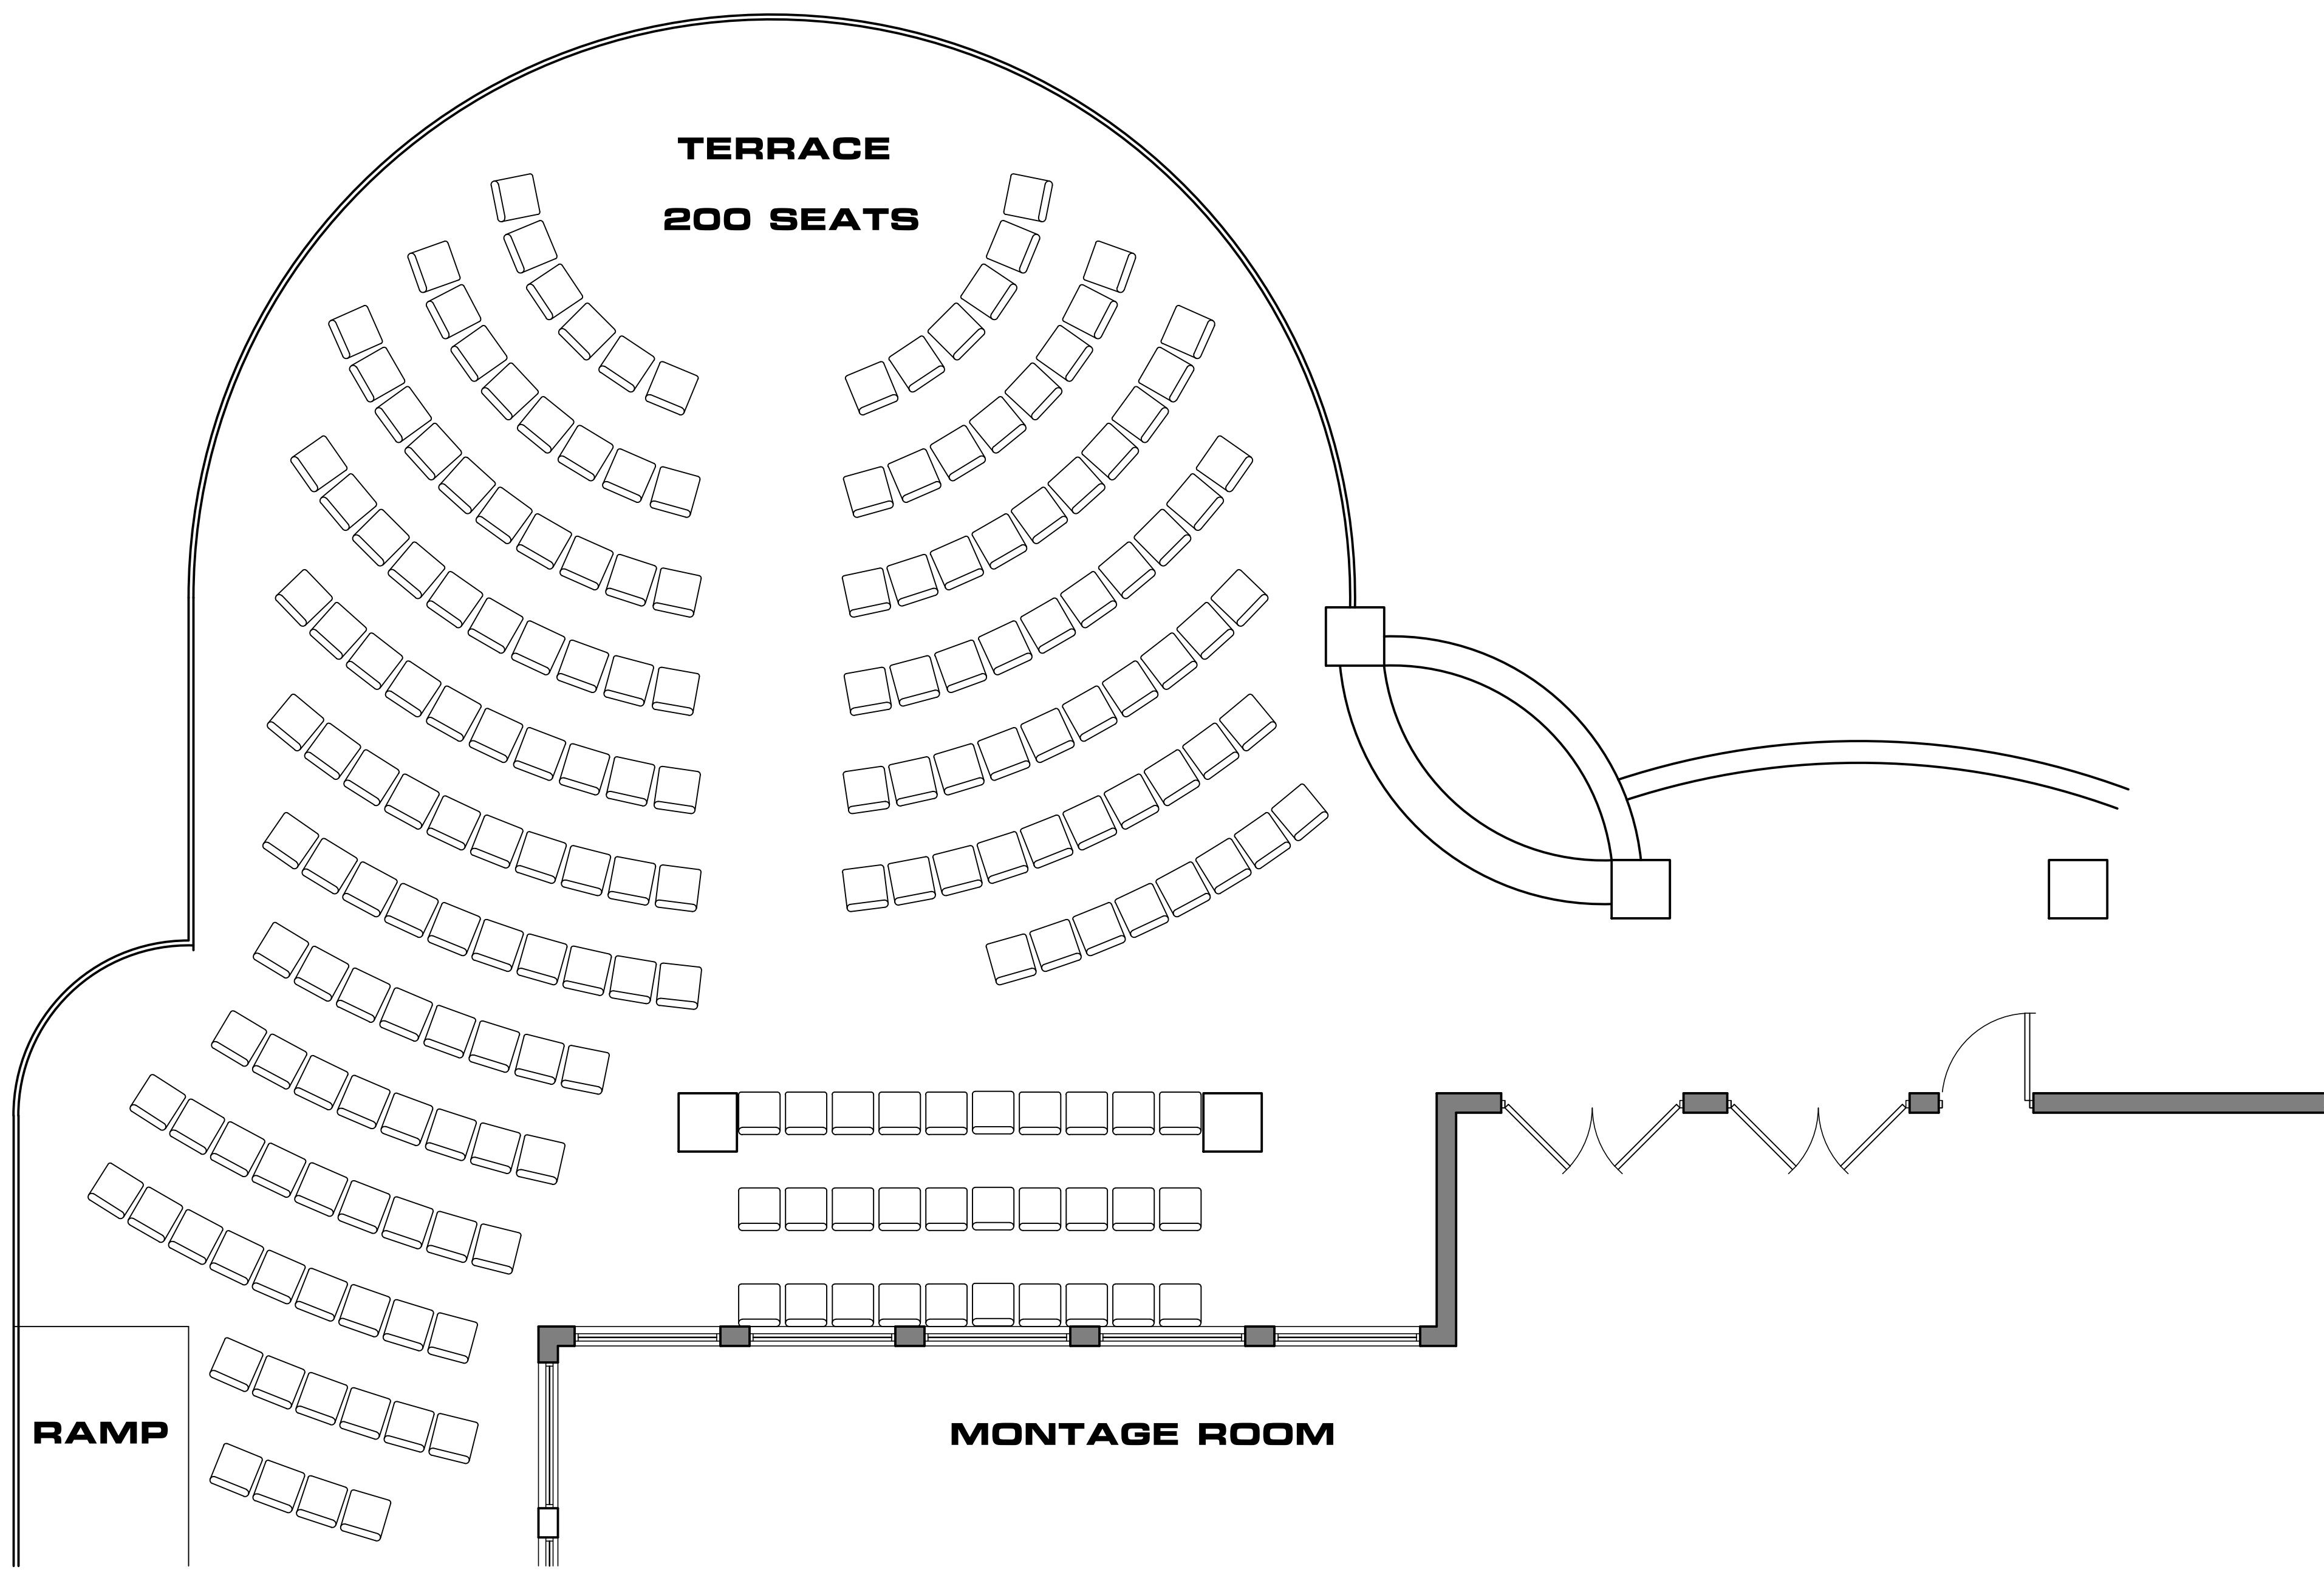

200 SEATS

NOTE:
ALL ROUND TABLES SHOWN WITH 10 SEATS.
ROUND TABLES W 8 SEATS ARE AVAILABLE.

TERRACE

MONTAGE ROOM

200 SEATS

NOTE:
ALL ROUND TABLES SHOWN WITH 10 SEATS.
ROUND TABLES W 8 SEATS ARE AVAILABLE.

BLUE AGAVE ROOM

MONTAGE ROOM

TERRACE

PATIO

MONTAGE ROOM

D.J.

DANCE FLOOR
18' x 15'

150 SEATS

NOTE:
ALL ROUND TABLES SHOWN WITH 10 SEATS.
ROUND TABLES W 8 SEATS ARE AVAILABLE.

PATIO

MONTAGE ROOM

D.J.

DANCE FLOOR
18' x 12'

60 SEATS

NOTE:
ALL ROUND TABLES SHOWN WITH 10 SEATS.
ROUND TABLES W 8 SEATS ARE AVAILABLE.

TERRACE

MONTAGE ROOM

BLUE AGAVE ROOM

TERRACE

PATIO

120 SEATS

HEAD TABLE

SCREEN

PORTABLE
LECTERN