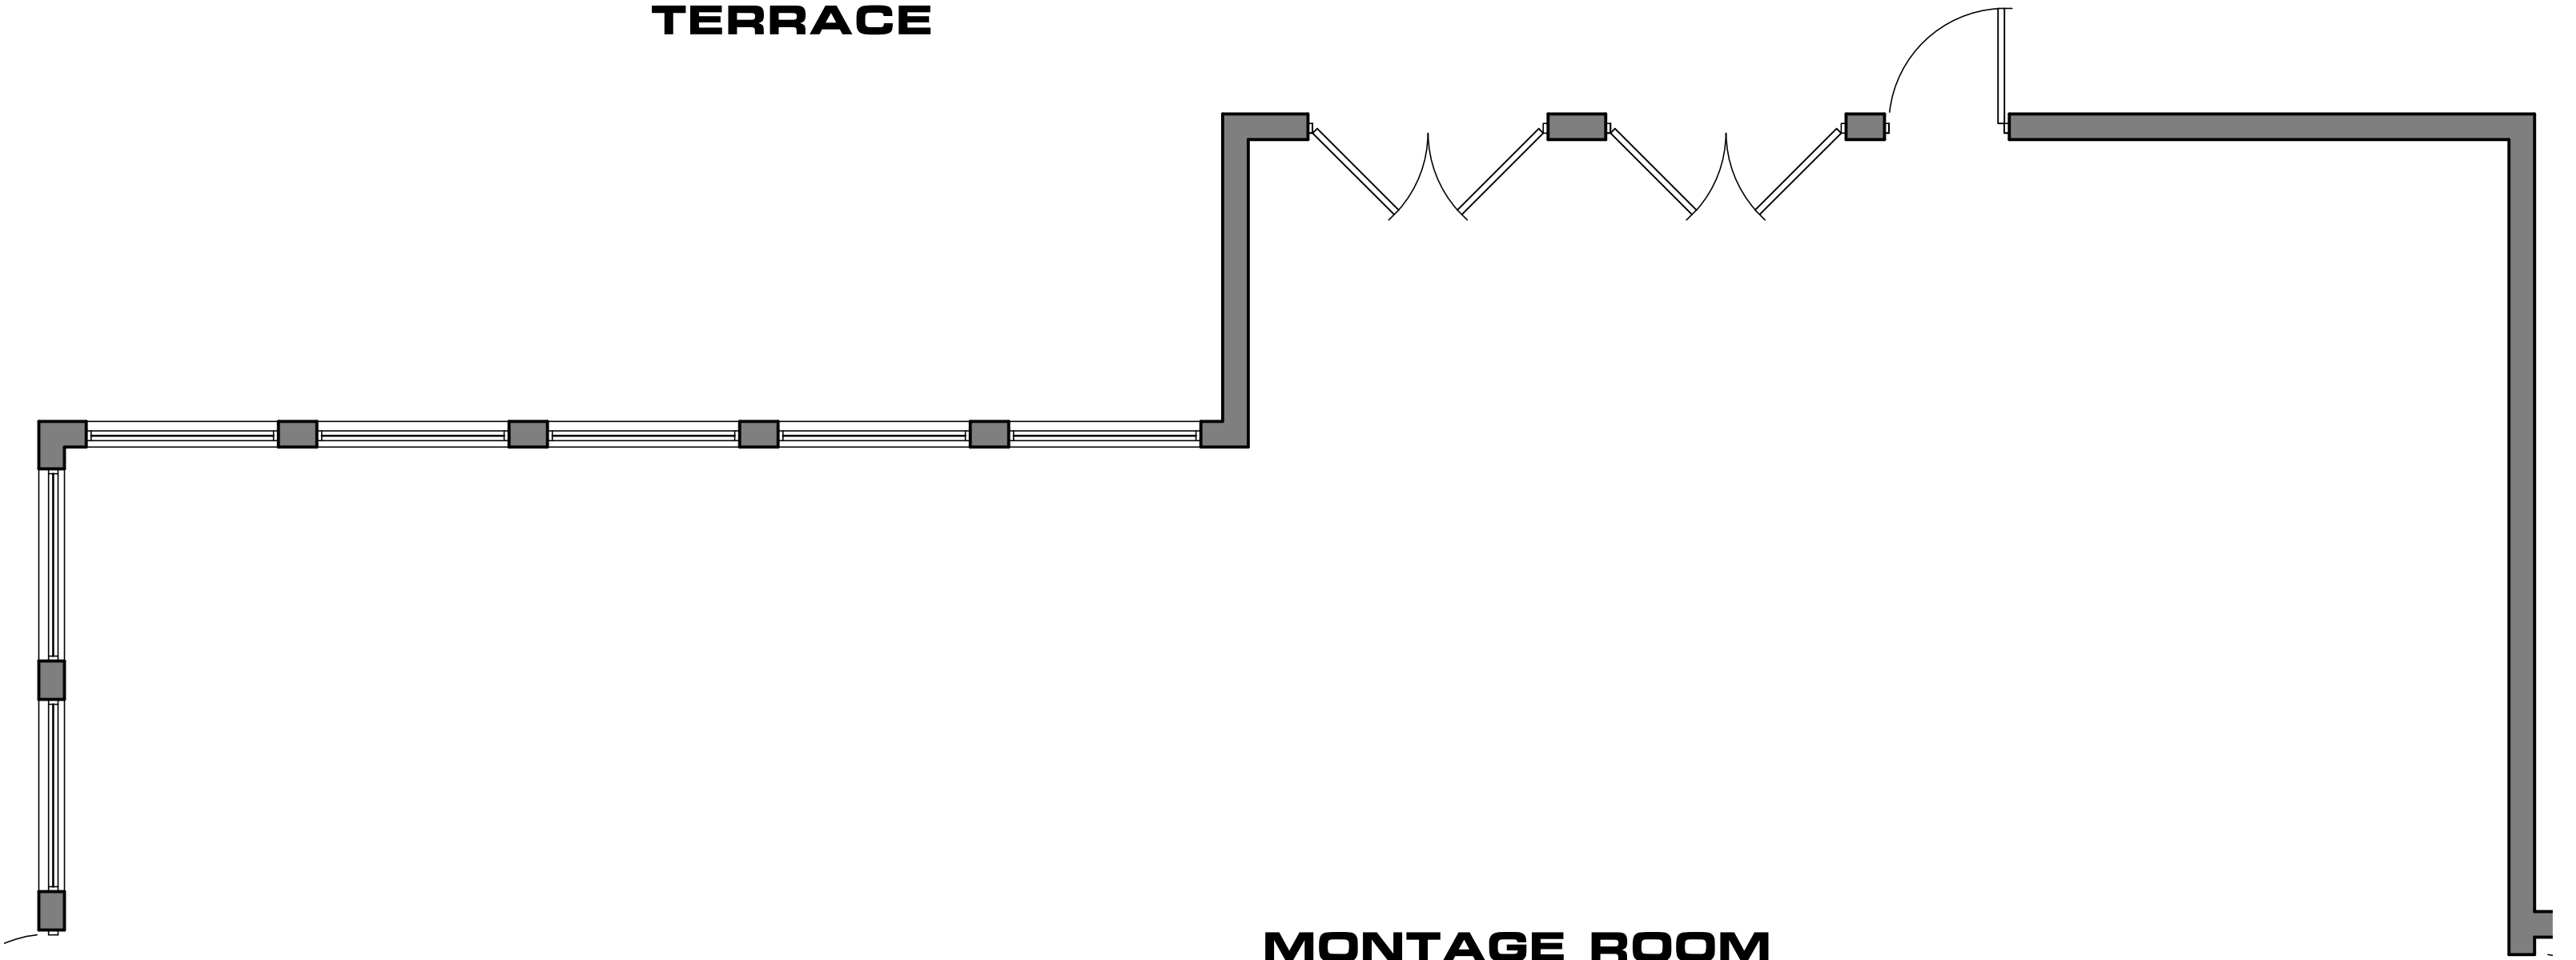

TERRACE

MONTAGE ROOM

BLUE AGAVE ROOM