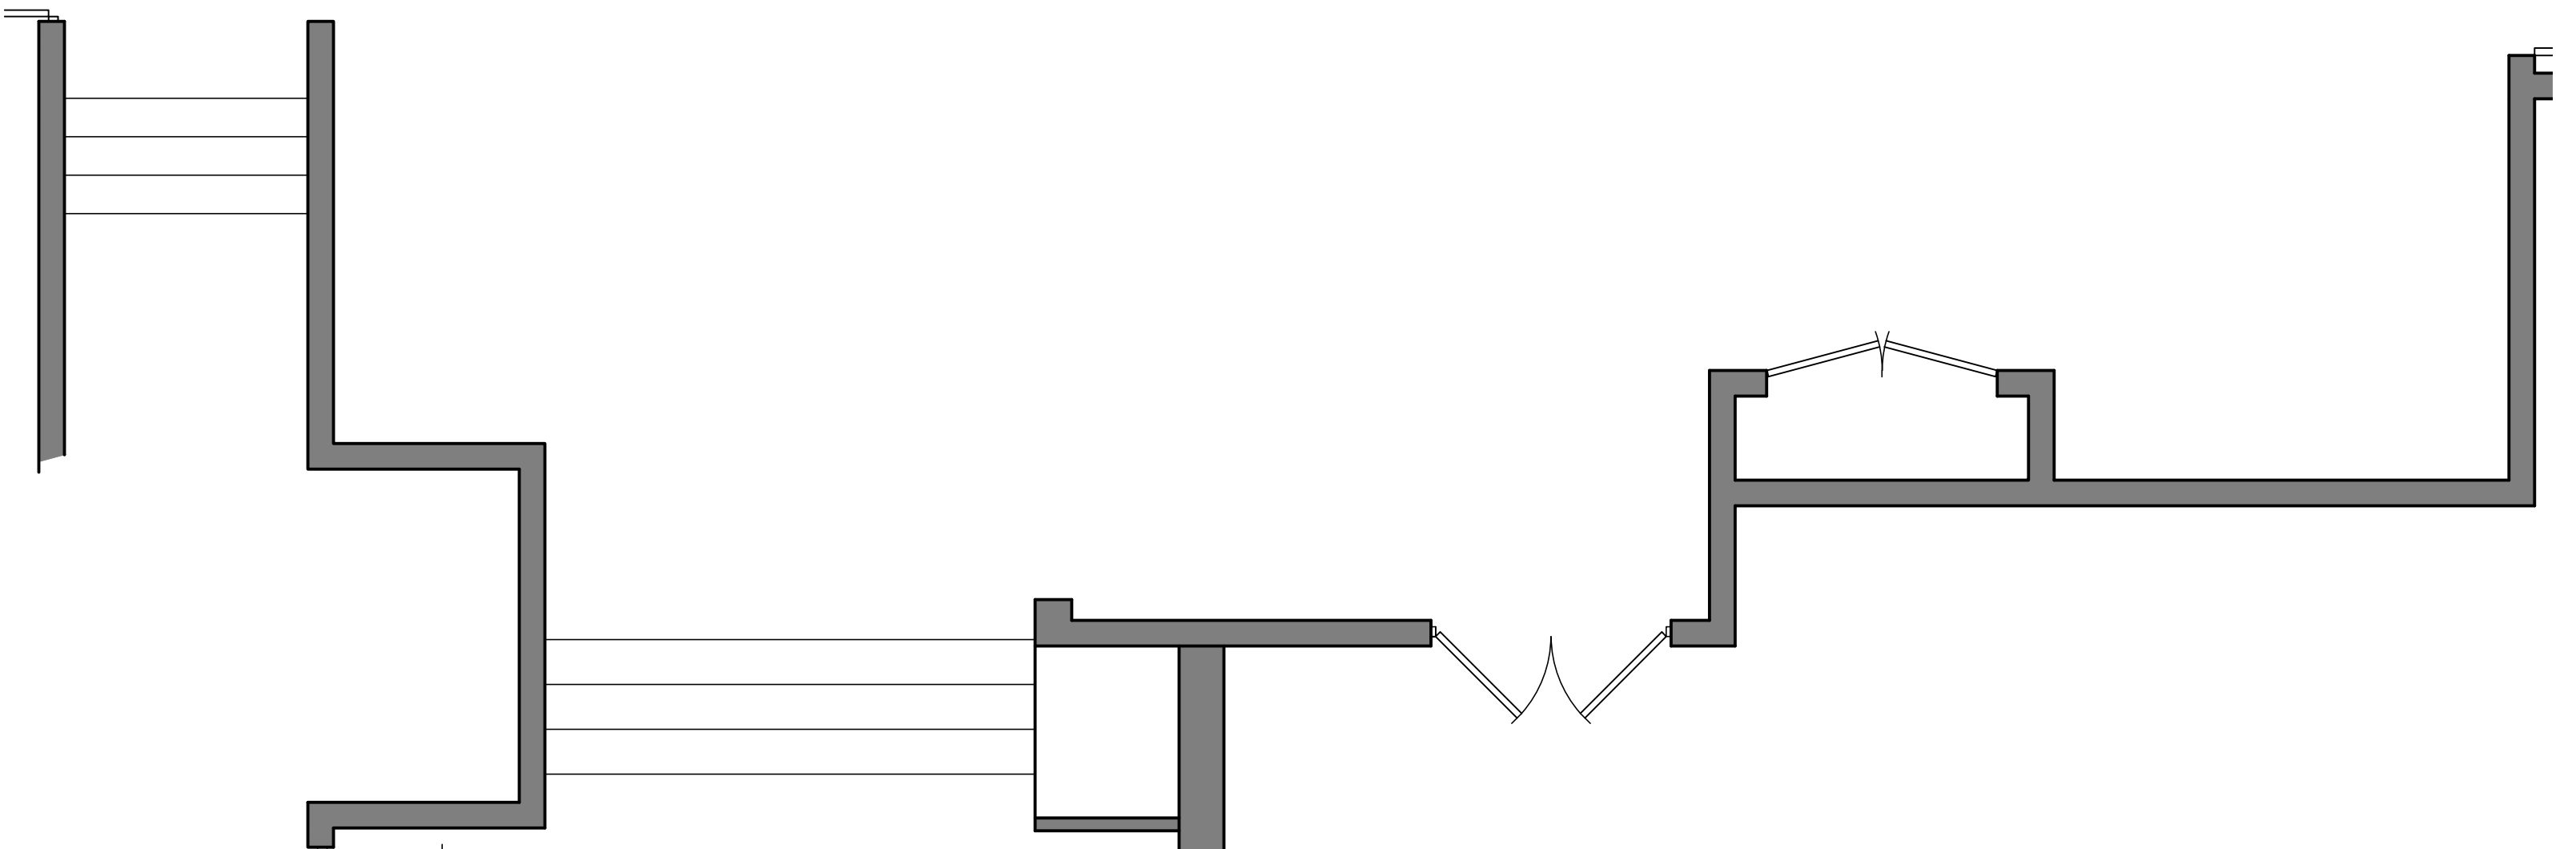

TERRACE

MONTAGE ROOM

BLUE AGAVE ROOM